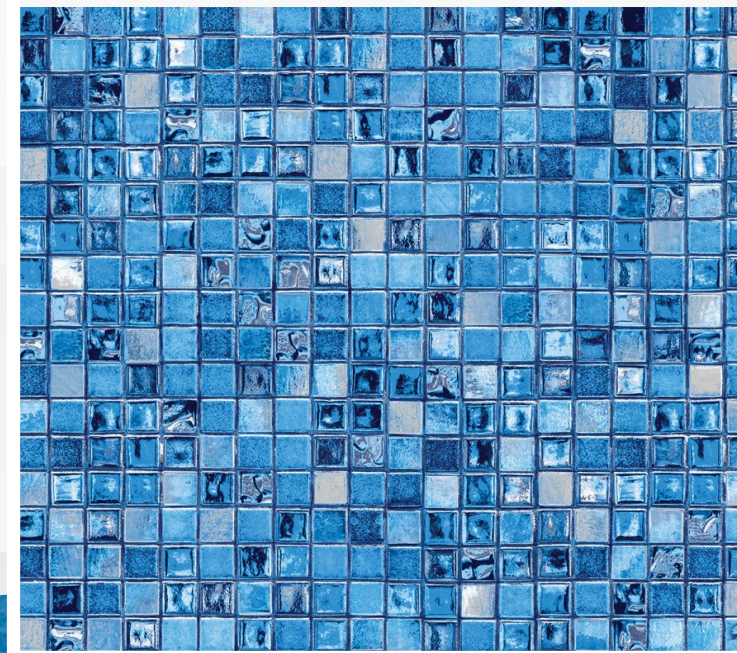

WINDERMERE LAKE

LOOP-LOC® EXCLUSIVE LUXURY LINER

The dramatic effect of the rocky and windswept shores can now be yours with this beautiful ocean inspired design.

Blue Base / Available in 28 mil.
Windermere Lake Textured Step/Bench Available