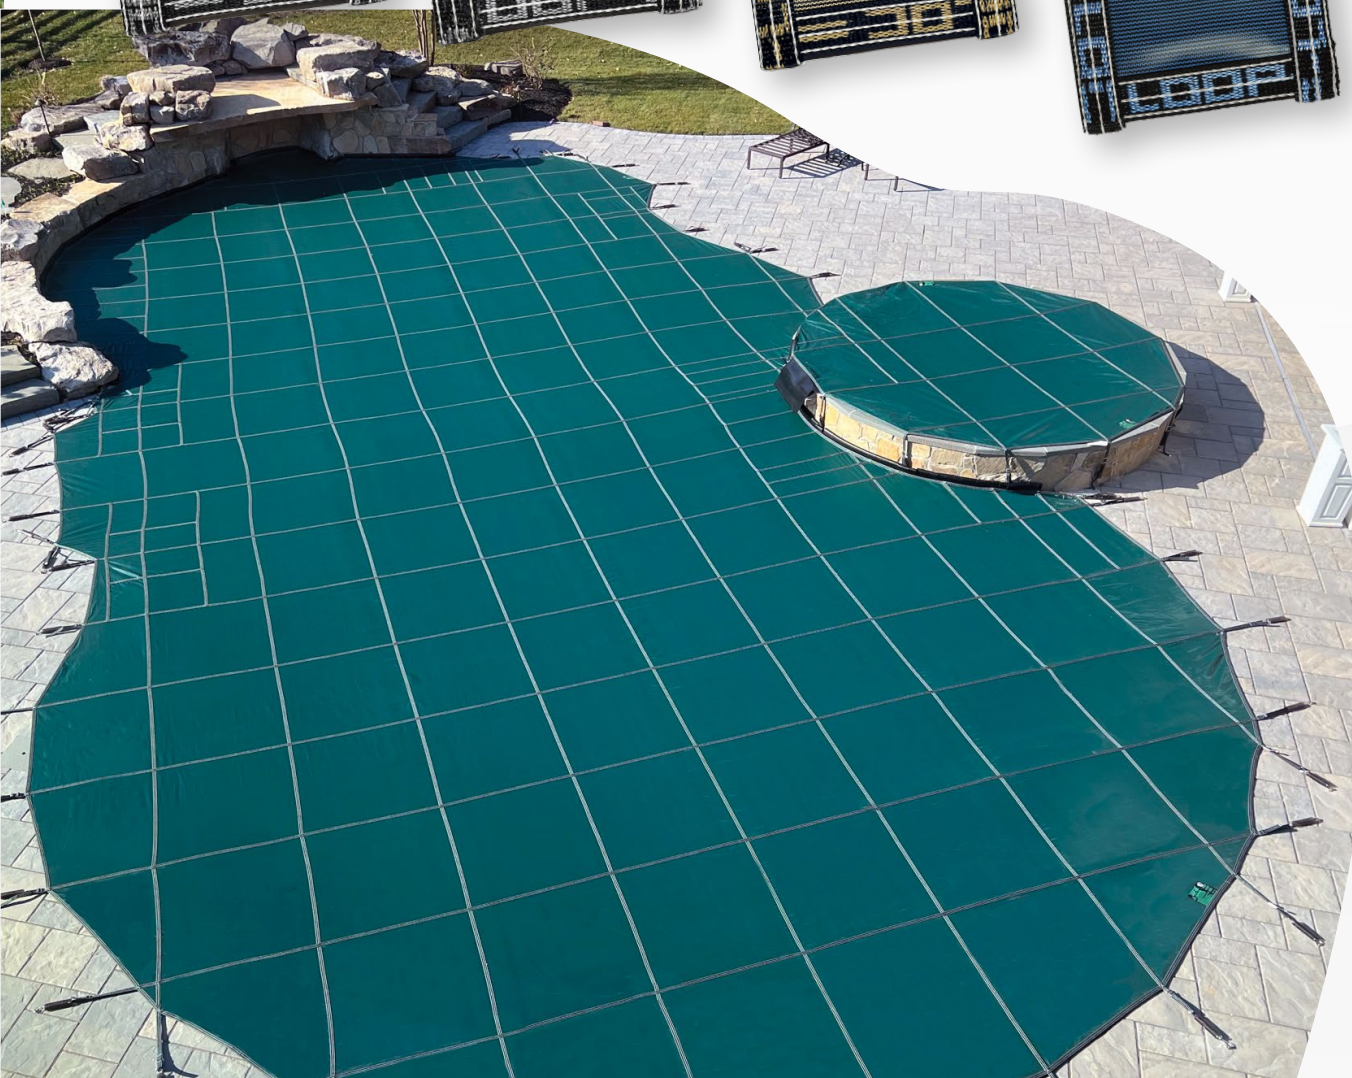

UNIQUE ANCHORS

Offer ultimate protection and fit flush with the deck.

You'll probably never need a pool cover safe and strong enough to support the weight of "Bubbles," the African Elephant. Imagine how safe you'll feel owning the only pool cover that's proven it can: the LOOP-LOC® Safety Swimming Pool Cover

- Allows rain and melting snow to easily drain through
- Blocks virtually all sunlight

LOOP-LOC® covers not only meet, but exceed ASTM standards for Safety Swimming Pool Cover F 1346-91. To show our commitment and dedication to the safety and security of your family, LOOP-LOC covers have undergone extensive outside testing through Underwriters Laboratories (UL) and have earned the seal of approval for safety swimming pool covers.

Manual Safety Cover
In accordance with
ASTM Standard F 1346-91

Made in the USA

Super dense mesh available in **Green or designer Black, Gray, Tan or Blue** to complement your outdoor decor.