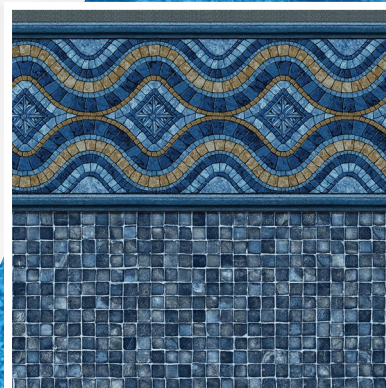

SANTA FE

with Mosaic Ocean Bottom

CHERISHED LOOP-LOC® FAVORITES

Bring a bold statement of style to any pool by evoking the charm and sophistication of Santa Fe, and pay homage to the sun gods of the Southwest.

Light Blue Base / Available in 20 & 28 mil.
Mosaic Ocean Textured Step/Bench Available
Mosaic Ocean All Over Wall Print Available