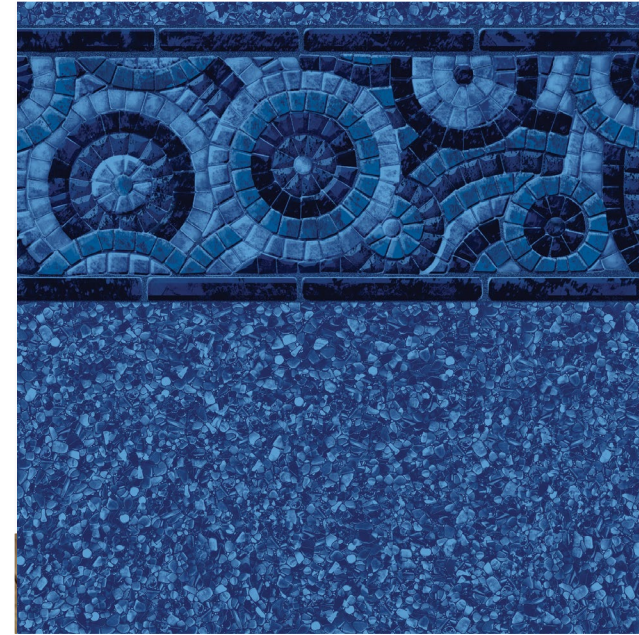

MYKONOS

with Blue Beach Pebble Bottom

LOOP-LOC® EXCLUSIVE LUXURY LINER

True to the island “jewel” of the Aegean Sea for which it’s named, this stunning creation brings a beautiful deep blue to your backyard retreat.

Dark Blue Base / Available in 20 & 28 mil.

Blue Beach Pebble Textured Step/Bench Available

Blue Beach Pebble All Over Wall Print Available

SEADREAMS ULTRA 4K

PearlEssence®

LOOP-LOC® EXCLUSIVE LUXURY LINER

SeaDreams Ultra 4K, one of our top sellers, has been redesigned with deeper more vibrant blue mosaic waves and added shimmering iridescent inks. Get lost at sea in this spectacular unique design.

Light Blue Base / Available in 20 & 28 mil.

SeaDreams Ultra 4K Textured Step/Bench Available