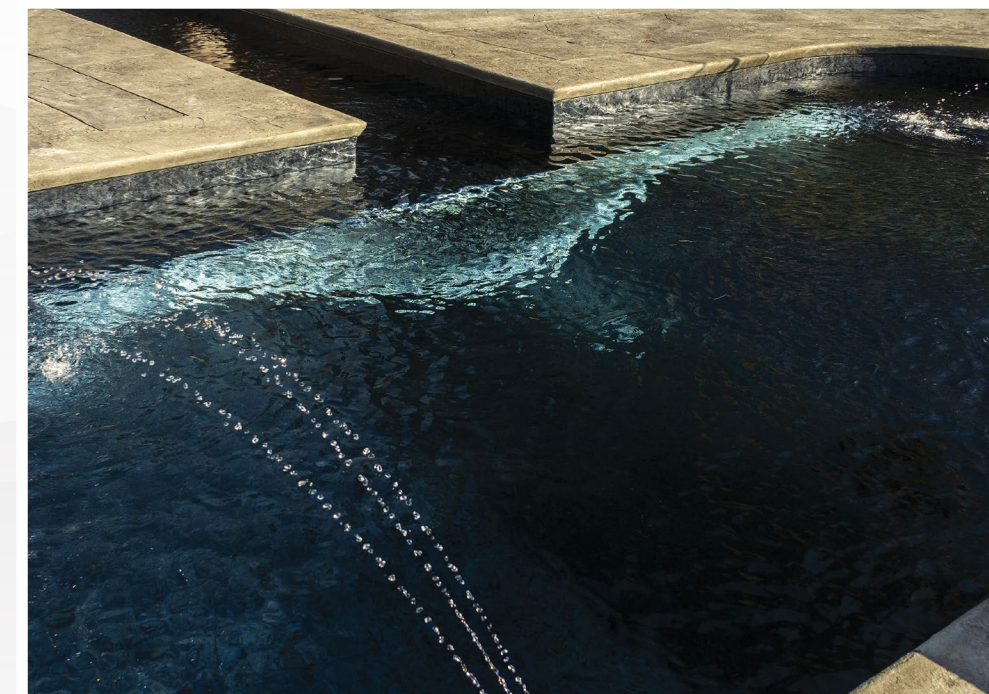

PLATINUM ONYX

PearlEssence®
LOOP-LOC® EXCLUSIVE LUXURY LINER

This PearlEssence® pattern will dress your oasis in sleek and silvery tones; a shimmering, sophisticated look that perfectly matches pool aesthetics to those of fine couture.

Black Base / Available in 28 mil.
Platinum Onyx Textured Step/Bench Available