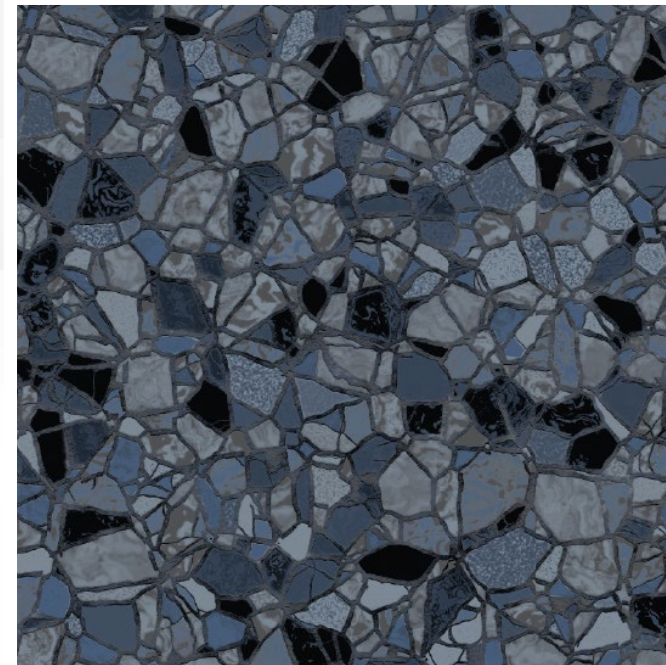

QUARTZ FLAGSTONE

PearlEssence®

A unique interpretation in this incredible recreation of a hand-laid flagstone walkway. Infused with blue iridescent inks, it's a boldly different PearlEssence® pattern.

Dark Gray Base / Available in 28 mil.
Quartz Flagstone Textured Step/Bench Available