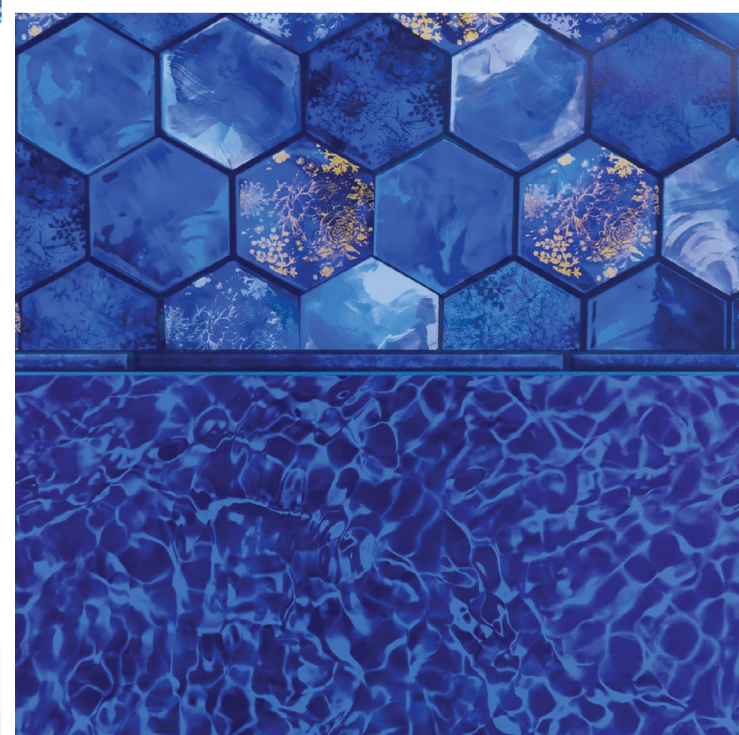

# OCEANIA

PearlEssence®  
LOOP-LOC® EXCLUSIVE LUXURY LINER

The jeweled tones of our light-refracting PearlEssence® tile pattern bring an added luster and a spa-like quality to your indulgent oasis.

White Base / Available in 20 & 28 mil.  
Oceania Textured Step/Bench Available