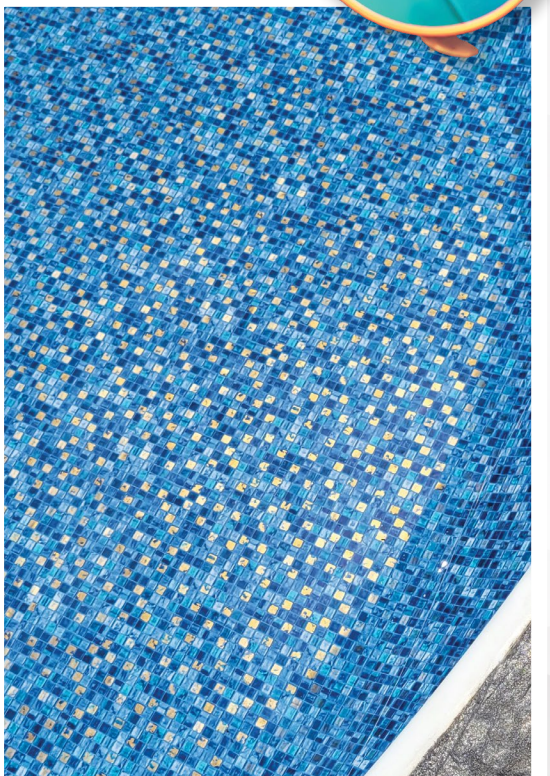

MADISON & LUXE

PearlEssence®
LOOP-LOC® EXCLUSIVE LUXURY LINER

Step into high-end luxury. The exquisite gold PearlEssence® finish bathes your pool in a stunning shimmer, turning every swim into a lavish experience. Immerse yourself in glimmer and let your pool be the centerpiece of a truly spectacular setting.

Light Blue Base / Available in 28 mil.
Madison & Luxe Textured Step/Bench Available