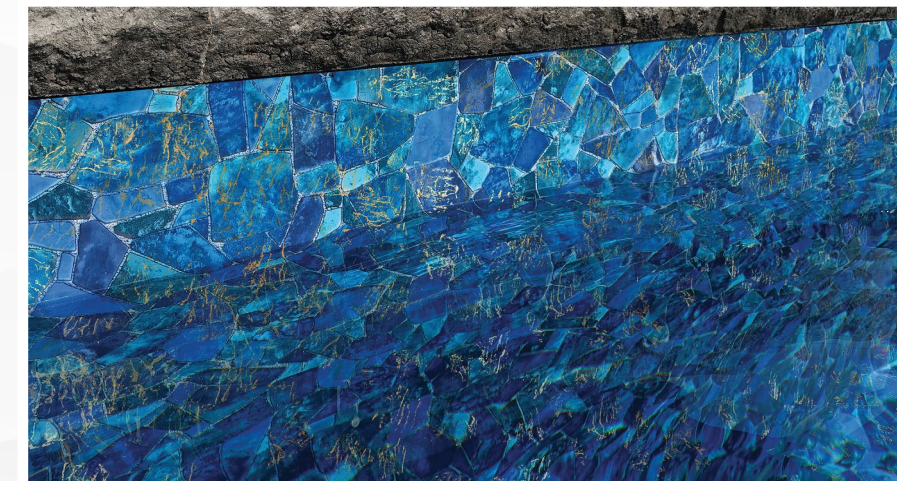

GOLDEN SEAGLASS

PearlEssence®
CHERISHED LOOP-LOC® FAVORITES

This work of art blends together the warm hues of the earth and the mesmerizing sparkle of sea glass, creating a pool that's not just a luxurious oasis but pure indulgence.

Pale Blue Base / Available in 28 mil.
Golden SeaGlass Textured Step/Bench Available