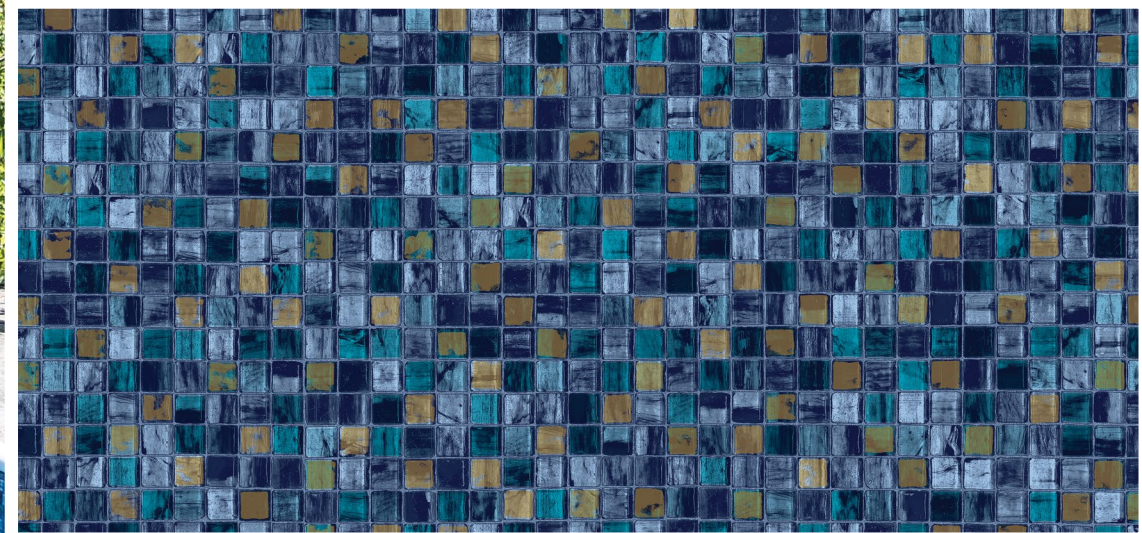

MADISON & LUXE

PearlEssence®
LOOP-LOC® EXCLUSIVE LUXURY LINER

Step into high-end luxury. The exquisite gold PearlEssence® finish bathes your pool in a stunning shimmer, turning every swim into a lavish experience. Immerse yourself in glimmer and let your pool be the centerpiece of a truly spectacular setting.

Light Blue Base / Available in 28 mil.
Madison & Luxe Textured Step/Bench Available