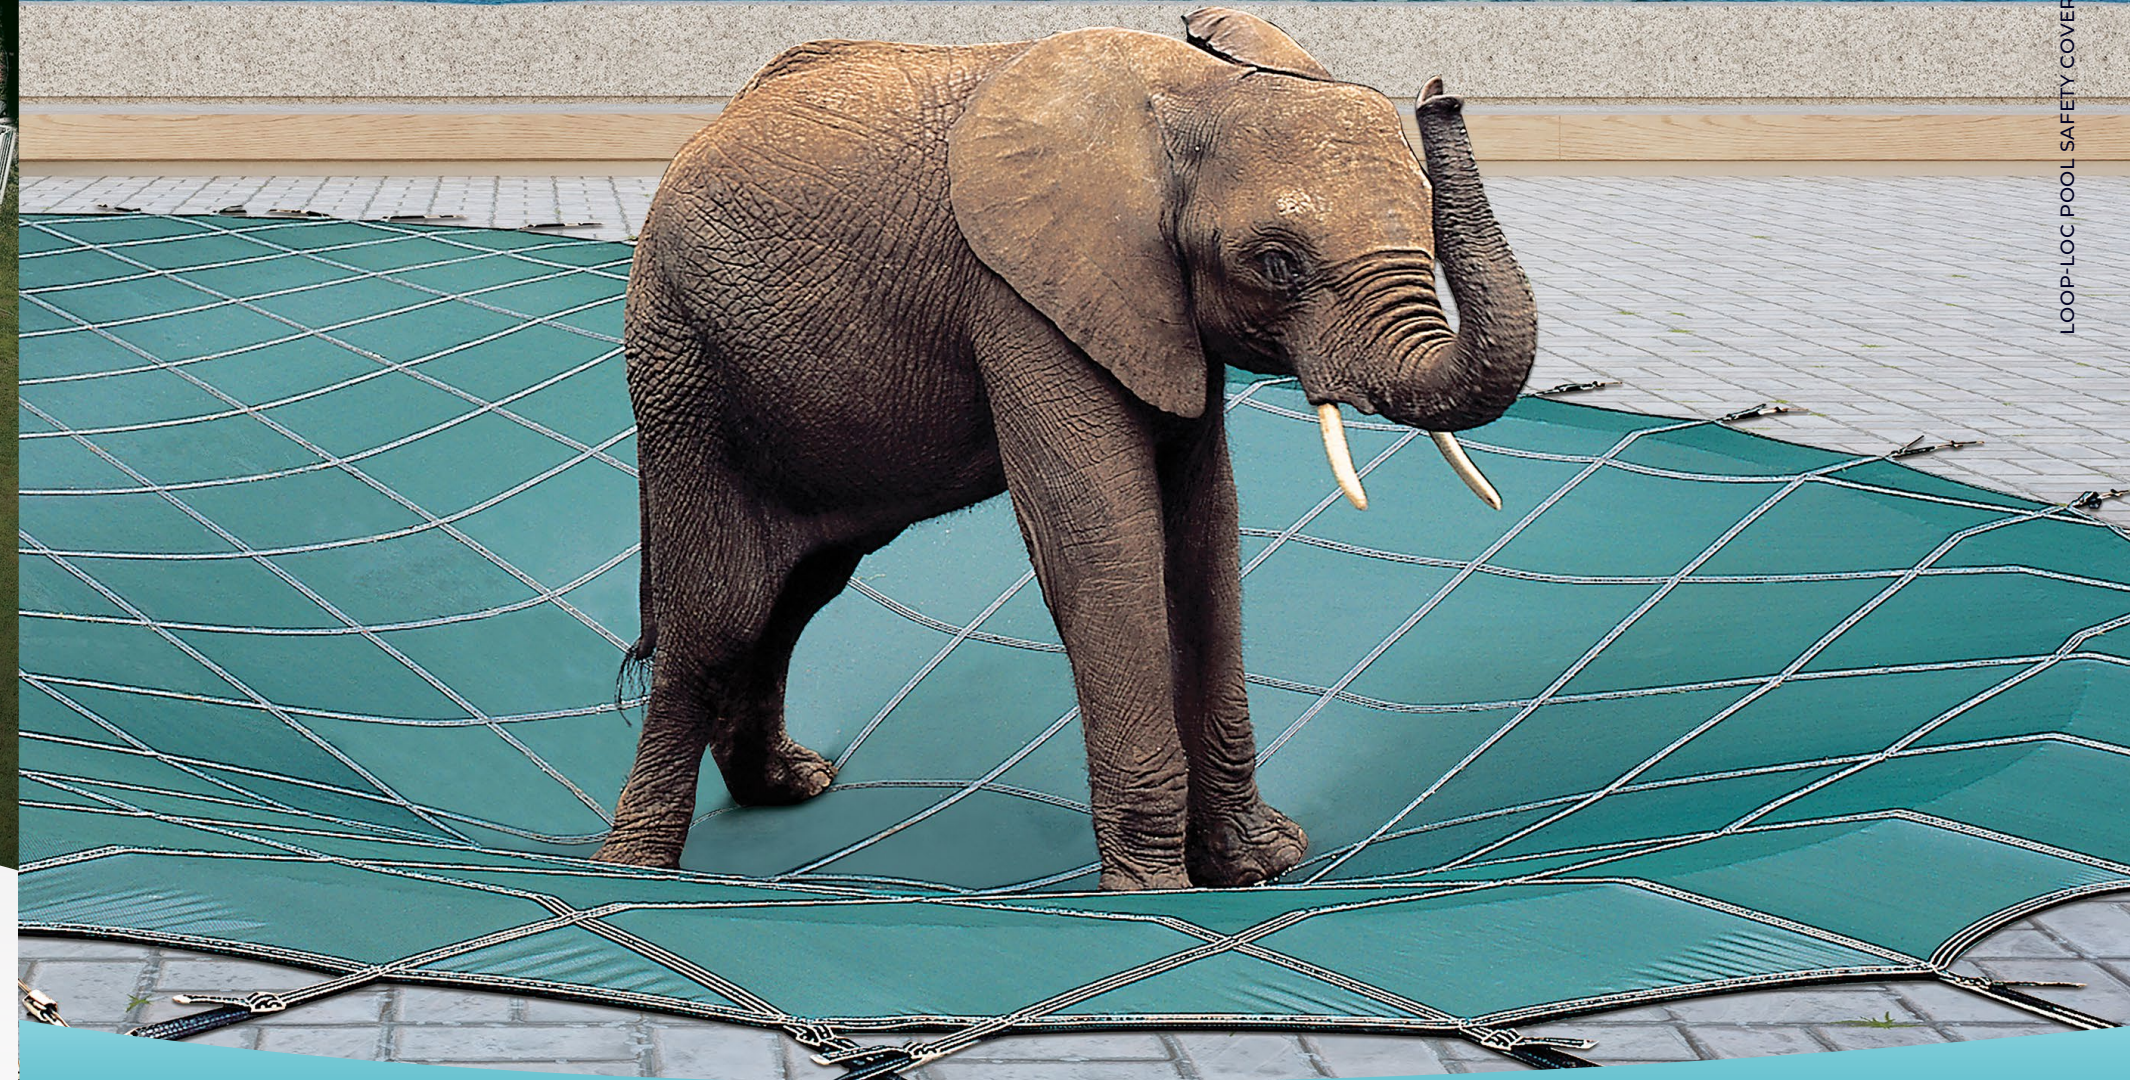

“THE ELEPHANT™ COVER”

Protect your family with the only safety mesh pool cover that passed the Bubbles the Elephant test.

#AskForTheElephant

(Please note: “Bubbles” the elephant is seen standing on the mesh cover as a demonstration of the substantial amount of weight that LOOP-LOC covers can withstand in the event of an emergency. Contact with sharp-hoofed animals will damage the covers.)