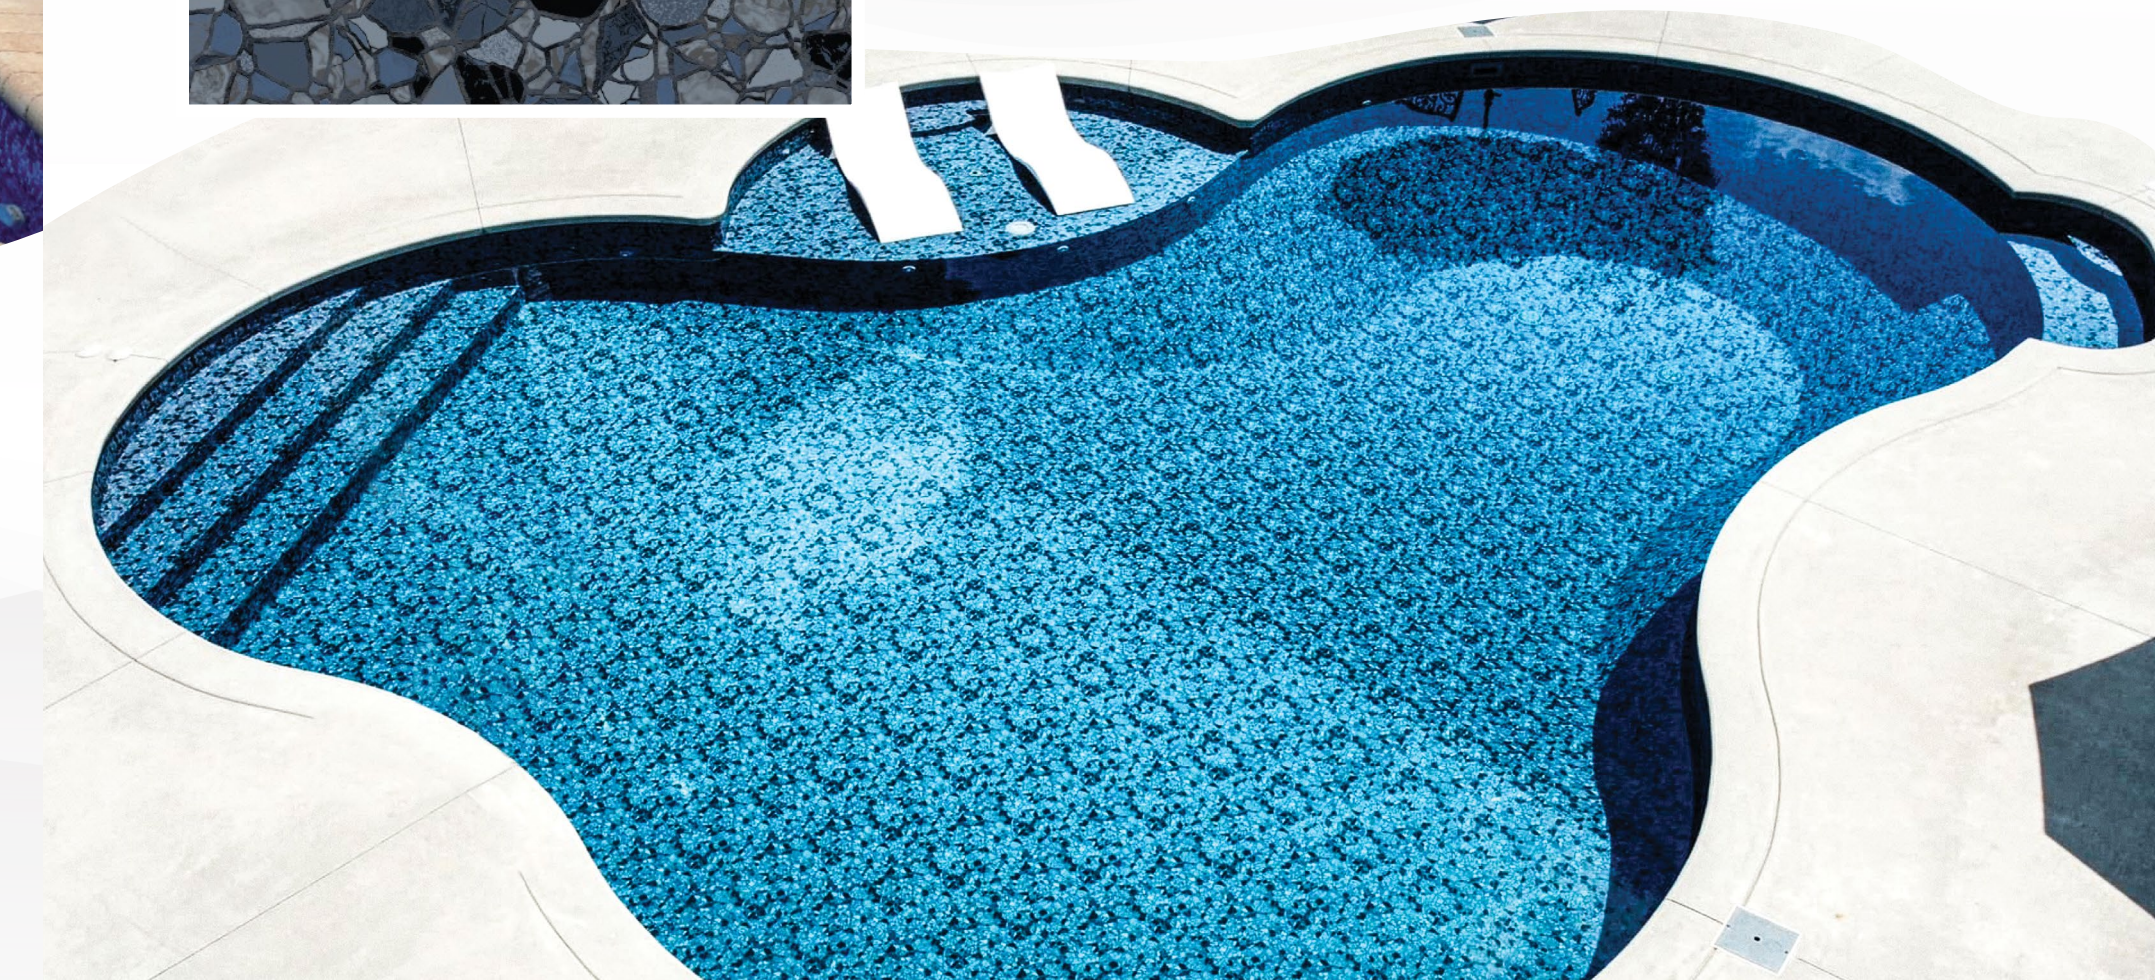

QUARTZ FLAGSTONE

PearlEssence®

A unique interpretation in this incredible recreation of a hand-laid flagstone walkway. Infused with blue iridescent inks, it's a boldly different PearlEssence® pattern.

Dark Gray Base / Available in 28 mil.
Quartz Flagstone Textured Step/Bench Available