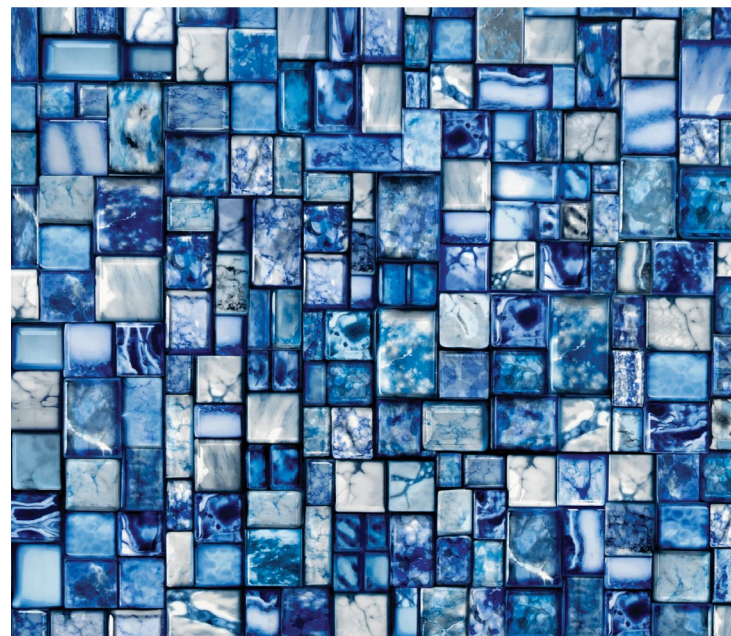

AZURITE GLOW

LOOP-LOC® EXCLUSIVE LUXURY LINER

Radiates the luminous depth of one of nature's most captivating blue minerals. With its rich multi-blue tones, the glass-like tiles shimmer beautifully, revealing subtle shifts of brilliance.

White Base / Available in 20 & 28 mil. Azurite Glow Textured Step/Bench Available

SURFSIDE GLASS

LOOP-LOC® EXCLUSIVE LUXURY LINER

Where artistry and water meet, a true statement of sophistication, handcrafted glass tile with a refined mix of blues, grays, greens, and teals. The intricate rectangular mosaic design exudes modern elegance, shimmering with depth and dimension.

White Base / Available in 28 mil.
Surfside Glass Textured Step/Bench Available