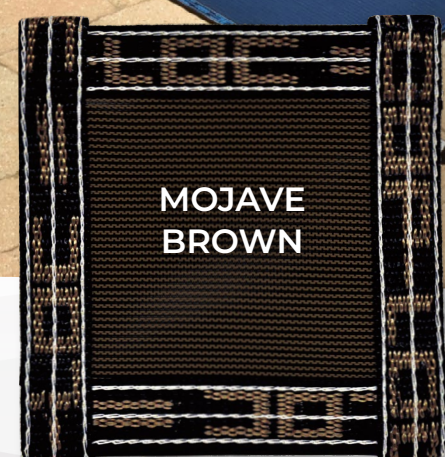

**Blue** Super Dense Mesh

**Gray** Super Dense Mesh

**Tan** Super Dense Mesh

There's only one  
**LOOP-LOC**®

HUNTER  
GREEN

SAPPHIRE  
NAVY

MOJAVE  
BROWN

STEEL  
GRAY