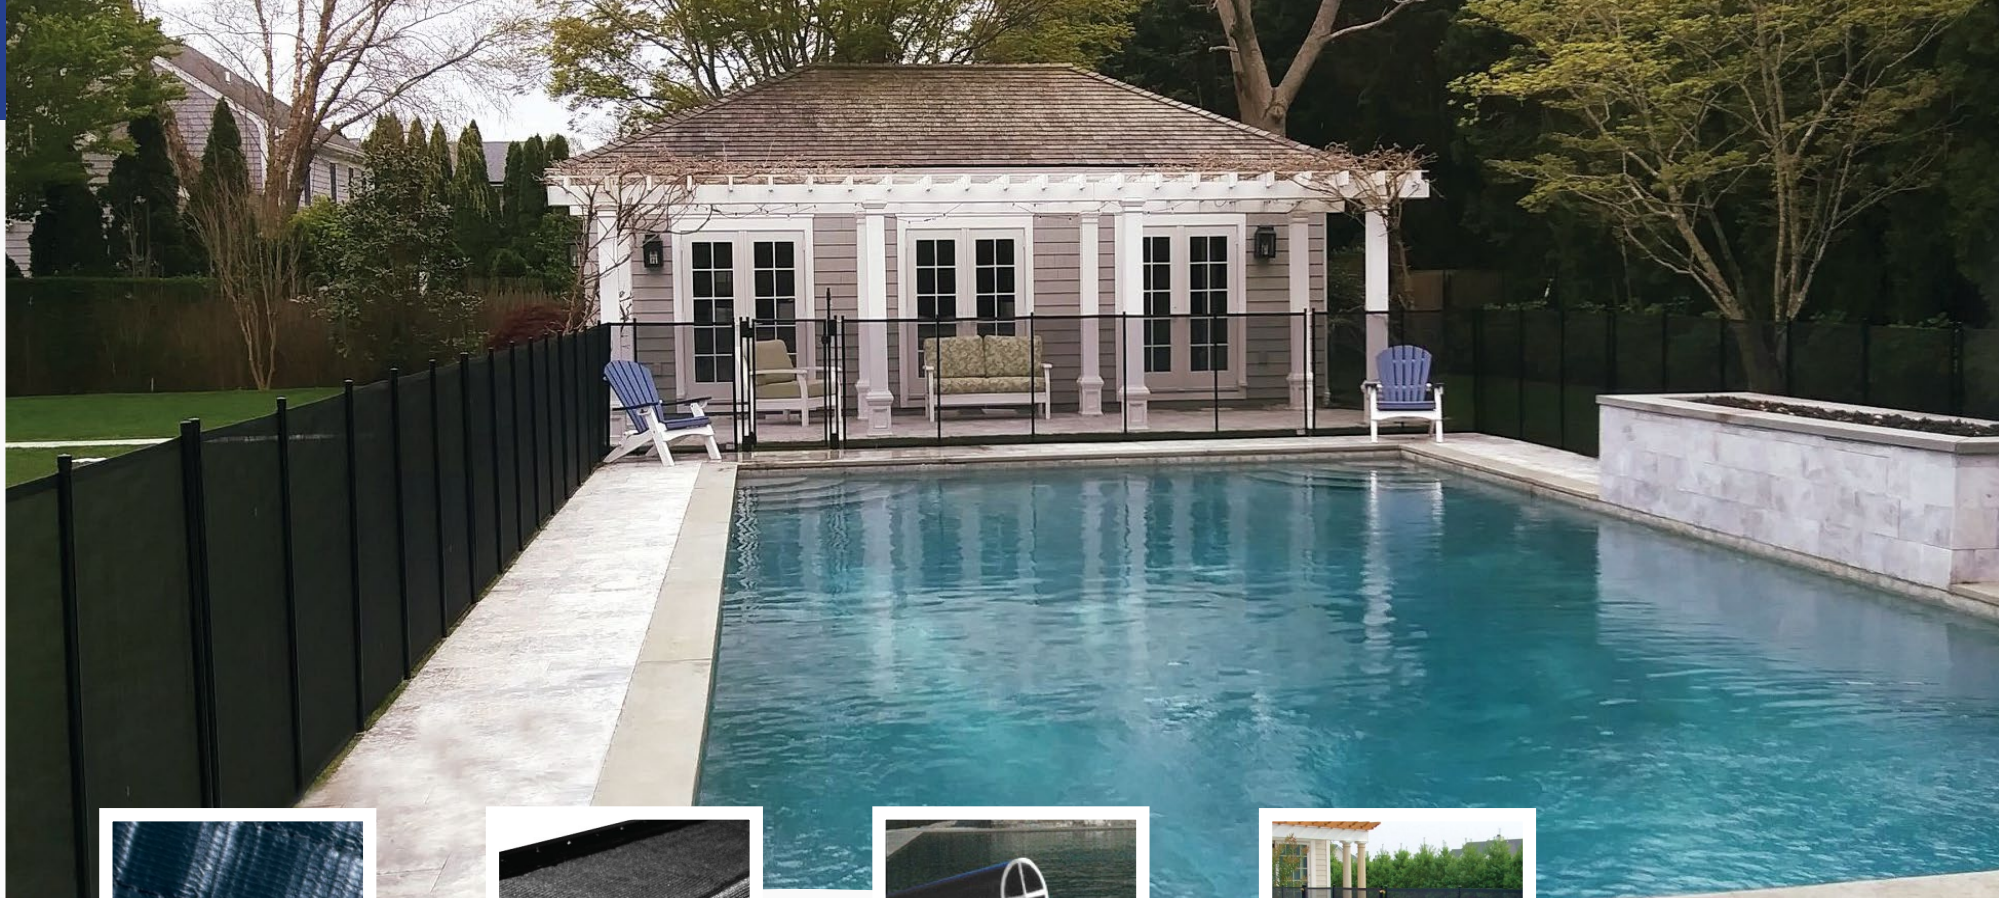

An additional layer of protection: built for strength, built to last.

When it comes to keeping kids safe, there is no substitute for adult supervision, but no parent can be everywhere, every minute. BABY-LOC® is a convenient, cost-effective additional layer of protection to prevent access to pools by children.

Plus, it's built strong, built to last, and can be put up or taken down in mere minutes.

Welcome luxury to the outdoors.

The staycation industry has exploded in recent years as people explore ways to spend more quality time with those they love and less time navigating airports and overhead compartments.

LOOP-LOC's elegant Backyard Accents products were conceived to bring an extraordinary resort feel right to your backyard. Our team of designers crafted these unique products to match some of our stunningly beautiful liner designs to echo an "Exclusive Poolside Luxury" vibe.

For more information visit backyardaccents.com