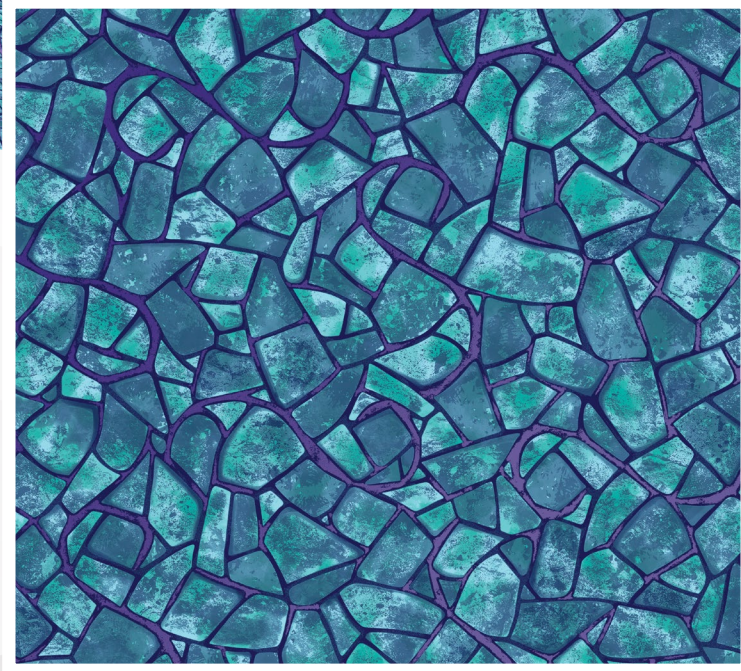

LOOP-LOC LUXURY POOL LINERS 2026

LOOP-LOC LUXURY POOL LINERS 2026