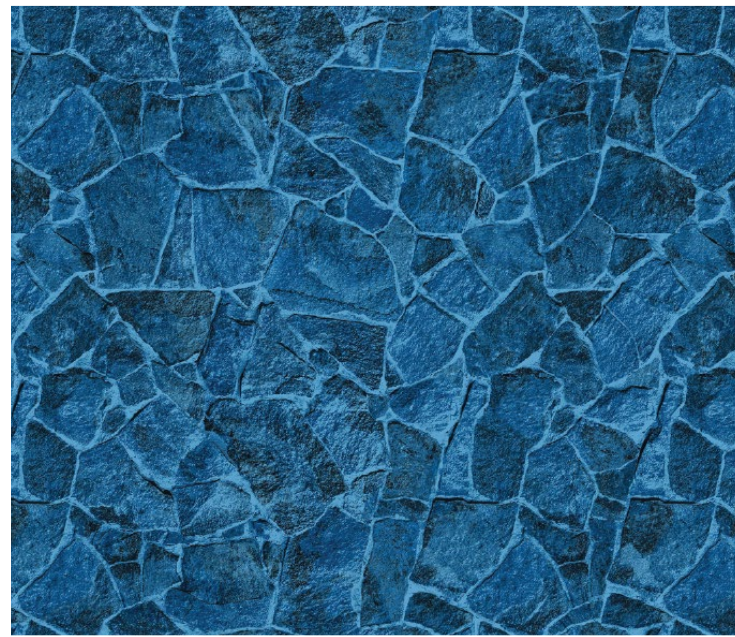

WINDERMERE LAKE

LOOP-LOC® EXCLUSIVE LUXURY LINER

The dramatic effect of the rocky and windswept shores can now be yours with this beautiful ocean inspired design.

Blue Base / Available in 28 mil.
Windermere Lake Textured Step/Bench Available

OCEANIA

PearlEssence®
LOOP-LOC® EXCLUSIVE LUXURY LINER

The jeweled tones of our light-refracting PearlEssence® tile pattern bring an added luster and a spa-like quality to your indulgent oasis.

White Base / Available in 20 & 28 mil.
Oceania Textured Step/Bench Available