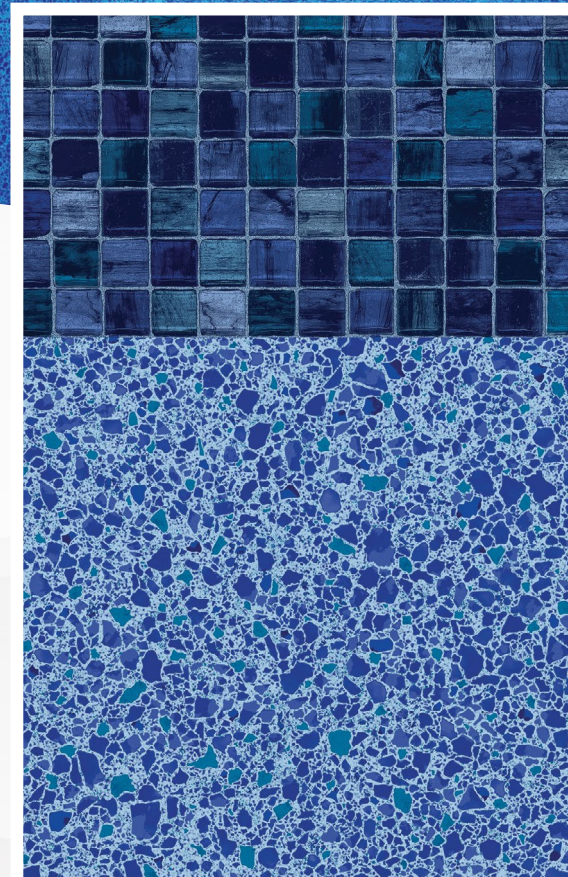

CORTEZA

with La Palma

CHERISHED LOOP-LOC® FAVORITES

Speckles of blue quartz and lapis surround this luxurious granite-inspired pattern. Influenced by the natural stone patterns of the Canary Islands, this serene pattern features a border that emulates handcrafted stone tile work. A perfect marriage of craftsmanship and tranquility.

Pale Blue Base / Available in 28 mil.
La Palma Textured Step/Bench Available
La Palma All Over Wall Print Available

SERENITY

with Meribella Seas

CHERISHED LOOP-LOC® FAVORITES

Find peace and serenity where reflections of spiraling azure and deep indigo replenish the senses and encourage relaxation.

Indigo Blue Base / Available in 28 mil.
Meribella Seas Textured Step/Bench Available
Meribella Seas All Over Wall Print Available

ETERNITY

with Meribella Seas

CHERISHED LOOP-LOC® FAVORITES

Float away in a dreamy ocean of deep cobalt and swirling cerulean blues where eternity meets timelessness.

Indigo Blue Base / Available in 20 & 28 mil.
Meribella Seas Textured Step/Bench Available
Meribella Seas All Over Wall Print Available