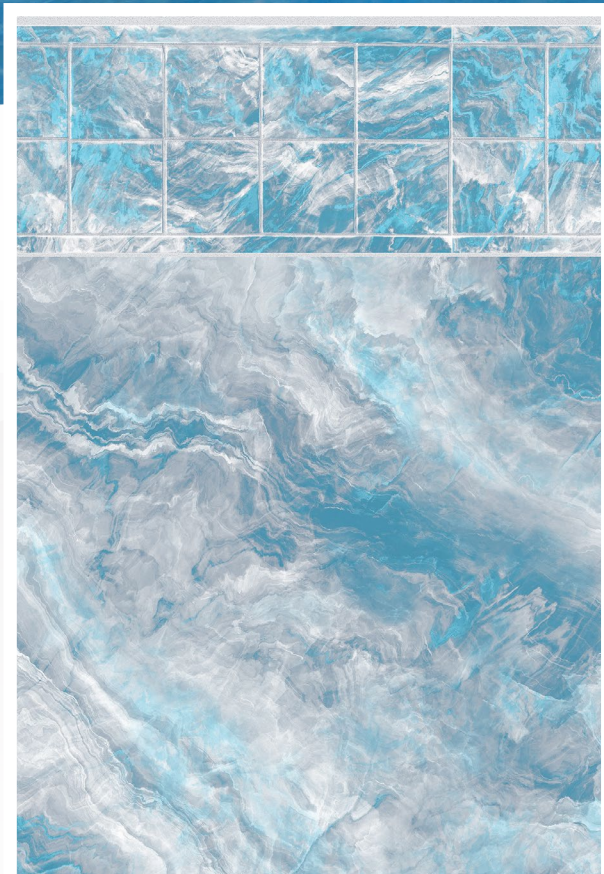

BLU SKY

with Cristalita Marble Bottom

Embrace the enchanting design of Blu Sky border tile with Cristalita Marble floor. It captures the serene azul tones combined with intricate swirls of gray and white, reflective of the shoreline. Immerse yourself in the charm of coastal sophistication, and bring seaside charm to your outdoor sanctuary.

White Base / Available in 20 & 28 mil.
Cristalita Marble Textured Step/Bench Available
*For All Over Wall Print, see Cristalita Marble

CRISTALITA MARBLE

Transport yourself to the sun-kissed Brazilian oceanside. This captivating all over pattern evokes the soothing tranquility of delicate light blue stone with intricate gray, blue, and white billows that mirror the natural beauty of the coastline. Indulge in the allure of coastal elegance right in your own backyard.

White Base / Available in 20 & 28 mil.
Cristalita Marble Textured Step/Bench Available