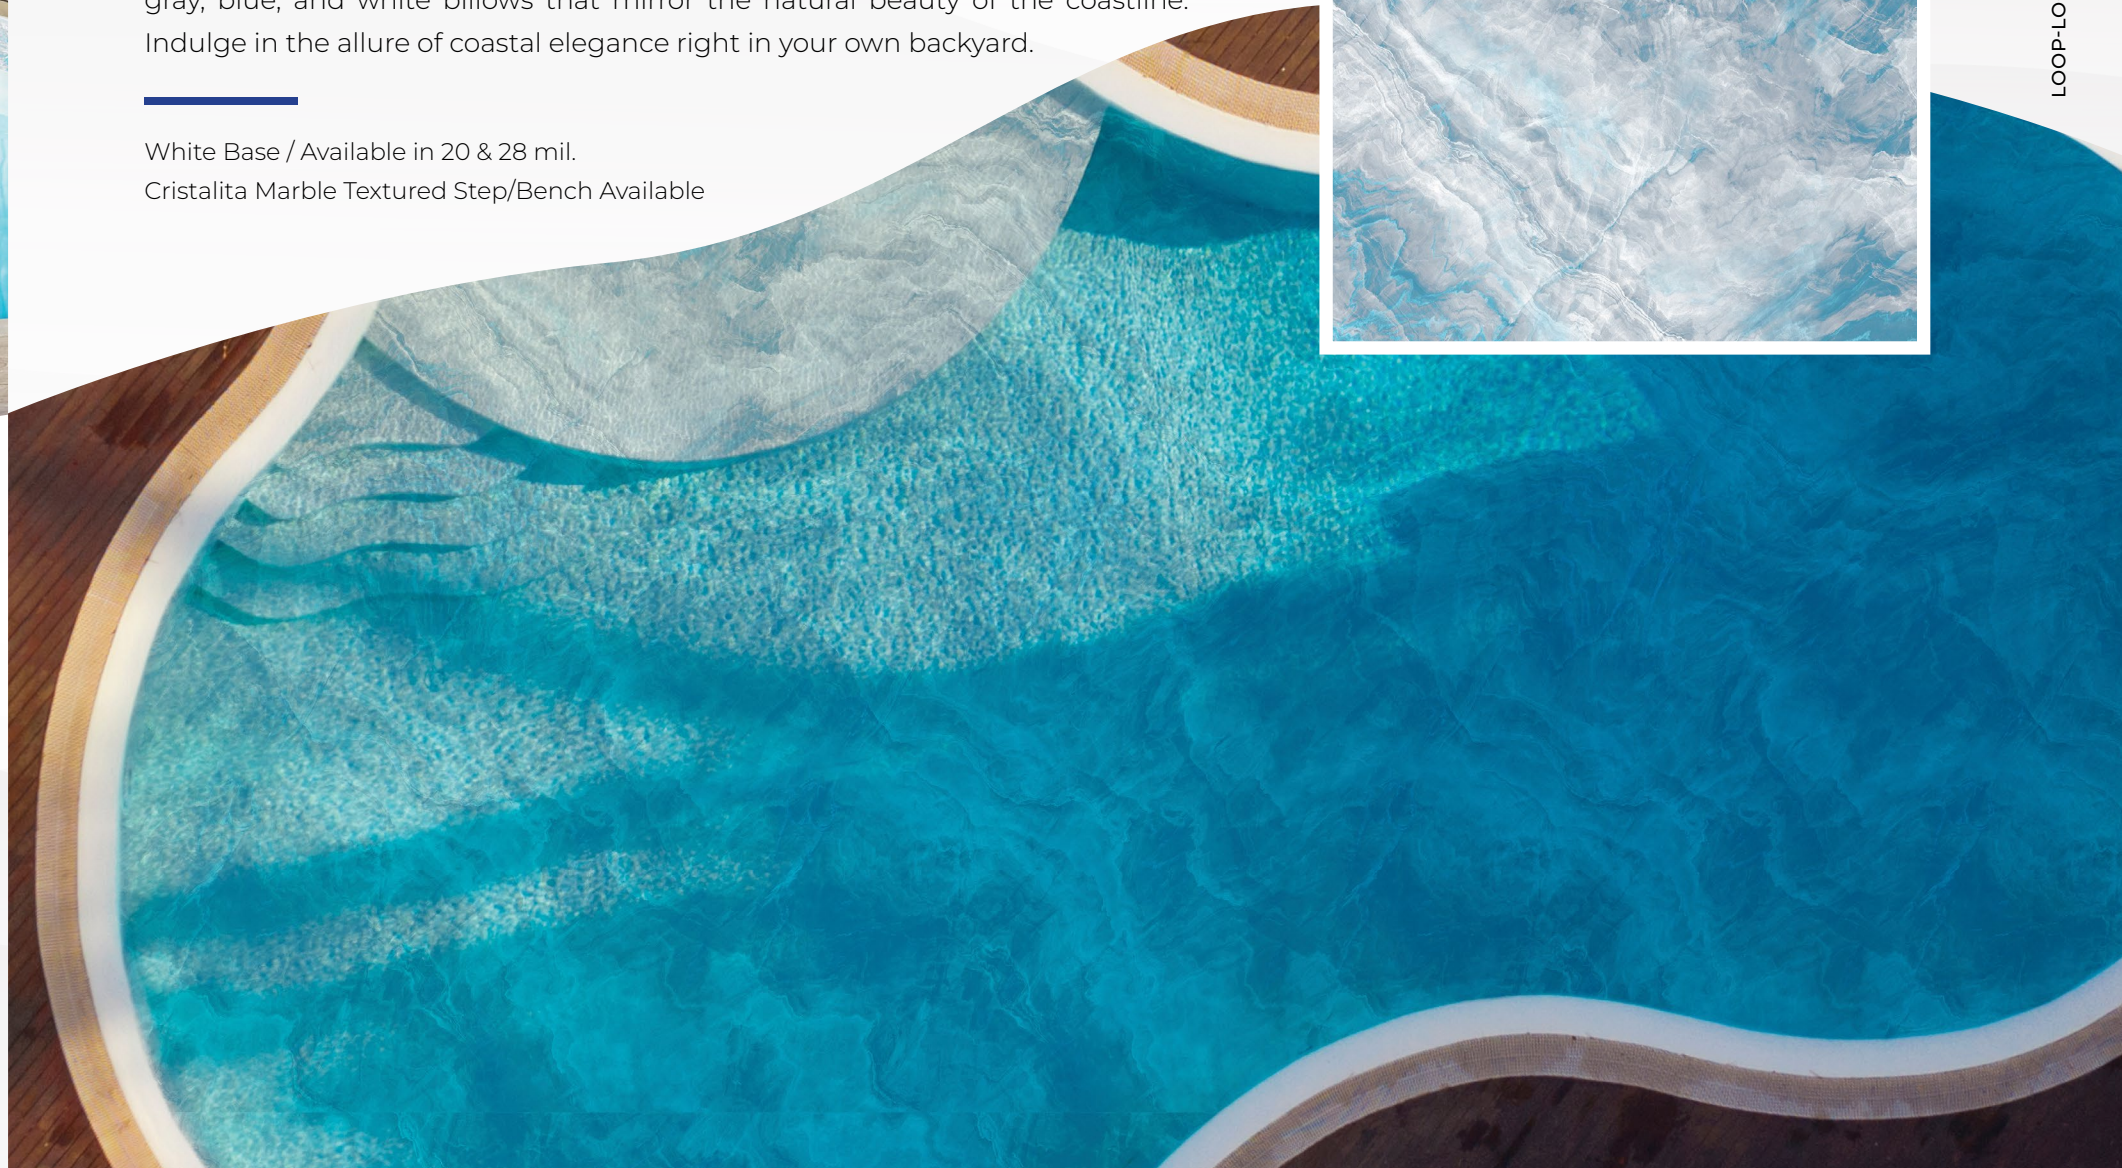

BLU SKY

with Cristalita Marble Bottom

Embrace the enchanting design of Blu Sky border tile with Cristalita Marble floor. It captures the serene azul tones combined with intricate swirls of gray and white, reflective of the shoreline. Immerse yourself in the charm of coastal sophistication, and bring seaside charm to your outdoor sanctuary.

White Base / Available in 20 & 28 mil.
Cristalita Marble Textured Step/Bench Available
*For All Over Wall Print, see Cristalita Marble

CRISTALITA MARBLE

Transport yourself to the sun-kissed Brazilian oceanside. This captivating all over pattern evokes the soothing tranquility of delicate light blue stone with intricate gray, blue, and white billows that mirror the natural beauty of the coastline. Indulge in the allure of coastal elegance right in your own backyard.

White Base / Available in 20 & 28 mil.
Cristalita Marble Textured Step/Bench Available