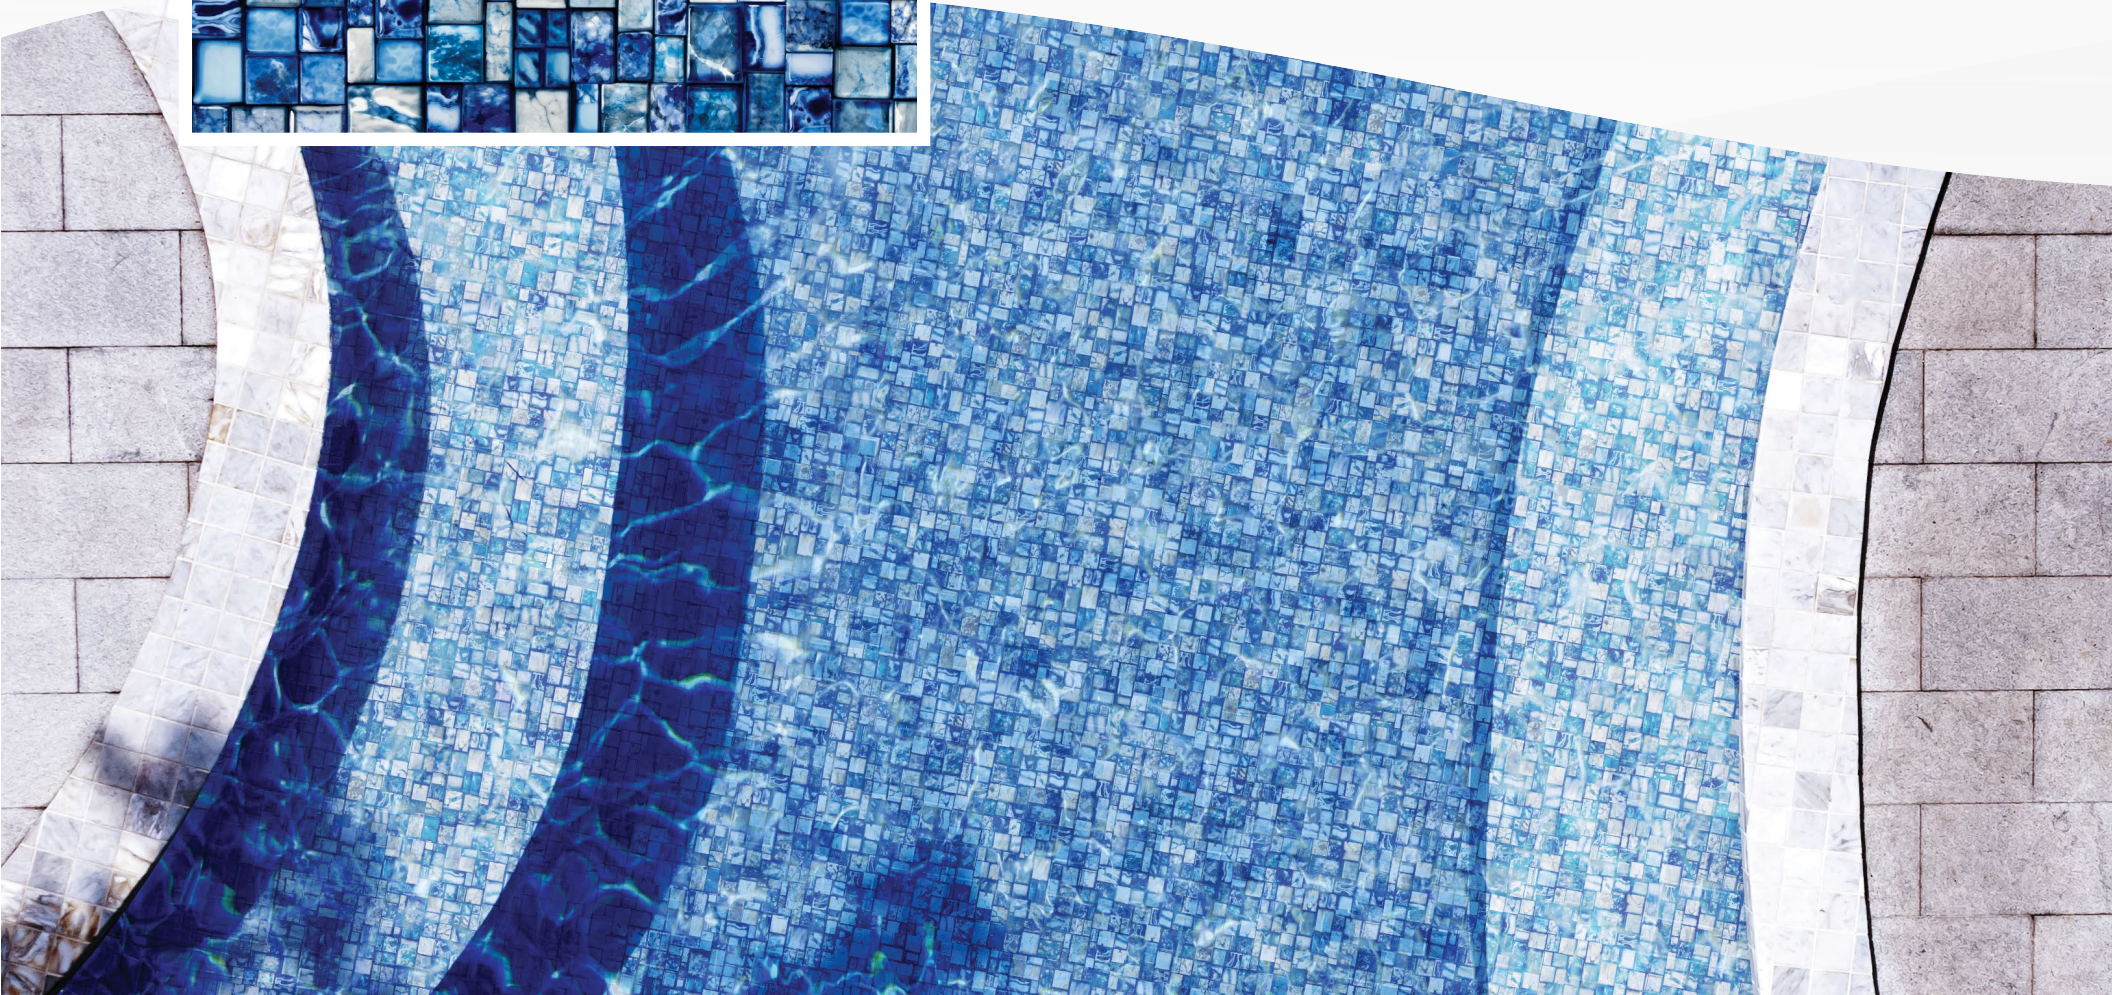

AZURITE GLOW

LOOP-LOC® EXCLUSIVE LUXURY LINER

Radiates the luminous depth of one of nature's most captivating blue minerals. With its rich multi-blue tones, the glass-like tiles shimmer beautifully, revealing subtle shifts of brilliance.

White Base / Available in 20 & 28 mil. Azurite Glow Textured Step/Bench Available

SURFSIDE GLASS

LOOP-LOC® EXCLUSIVE LUXURY LINER

Where artistry and water meet, a true statement of sophistication, handcrafted glass tile with a refined mix of blues, grays, greens, and teals. The intricate rectangular mosaic design exudes modern elegance, shimmering with depth and dimension.

White Base / Available in 28 mil.
Surfside Glass Textured Step/Bench Available