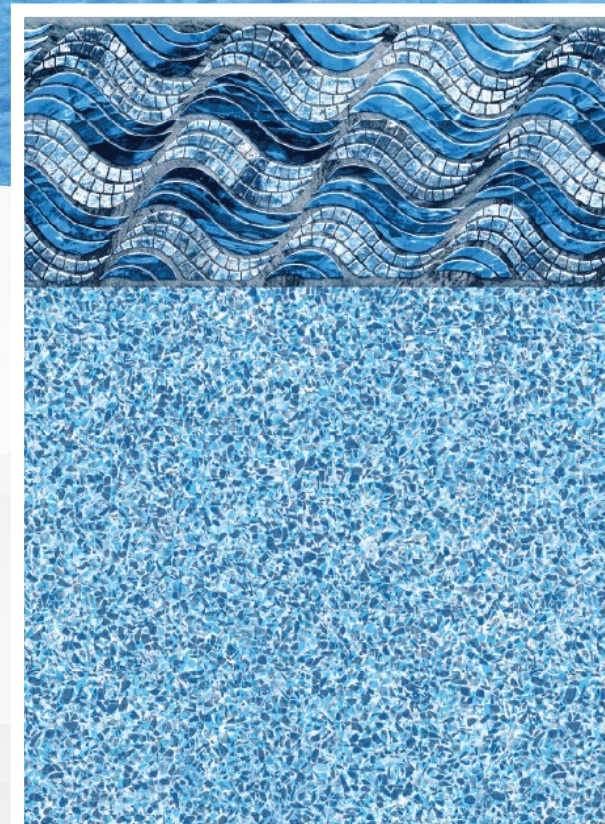

BENGAL BAY

with Lapis Quartz Bottom

LOOP-LOC® EXCLUSIVE LUXURY LINER

Drift along on the gentle lapping waves of Bengal Bay and dream of exotic destinations where crystal blue waters await and jewel-tone lapis quartz glistens below the surface.

White Base / Available in 20 & 28 mil.
Lapis Quartz Textured Step/Bench Available
Lapis Quartz All Over Wall Print Available

SANDSTONE

with Tremezzo

LOOP-LOC® CUSTOM PATTERN

Glass stone mosaics embedded in crisp earthen sand allow vibrant sparks of sapphire blues to catch the light beautifully. This pattern makes every swim feel like a relaxing walk on the beach. Framed with a harmonious fusion of sandstone and powder blue marble, this pattern offers an elegant and elevated touch.

Tan Base / Available in 20 & 28 mil.
Tremezzo Textured Step/Bench Available
*For All Over Wall Print, see Tremezzo

TREMEZZO

LOOP-LOC® CUSTOM PATTERN

Nothing says luxury like a calm stroll along the beach, with gentle waves cascading over the sand and sea pebbles, creating a sparkling array of earth tones. Let the gem stone blues, golds, and sandy undertones of this all-over pattern transport to the shoreline of your favorite beach with every refreshing dip.

Tan Base / Available in 20 & 28 mil.
Tremezzo Textured Step/Bench Available