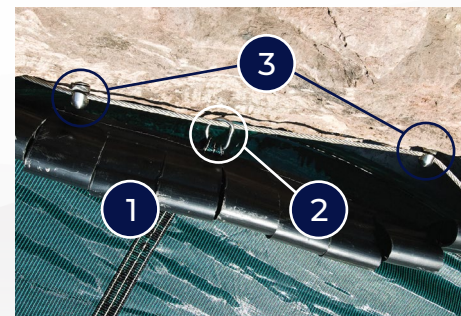

## CABLE-LOC®

We've raised the bar on **raised wall installation**.

Installing LOOP-LOC® safety covers on pools with raised walls is now an easier and more beautiful experience. Our innovative patented CABLE-LOC® treatment features 33% fewer anchors, flexible anchor positioning for much faster installation, exceptional quality materials, and a sleek new look you will love!