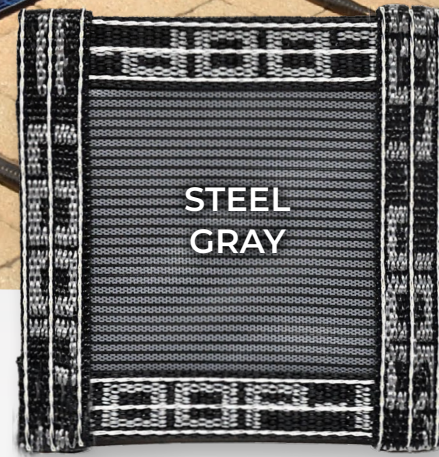

**Blue** Super Dense Mesh

**Gray** Super Dense Mesh

**Tan** Super Dense Mesh

There's only one  
**LOOP-LOC**®

HUNTER  
GREEN

SAPPHIRE  
NAVY

MOJAVE  
BROWN

STEEL  
GRAY