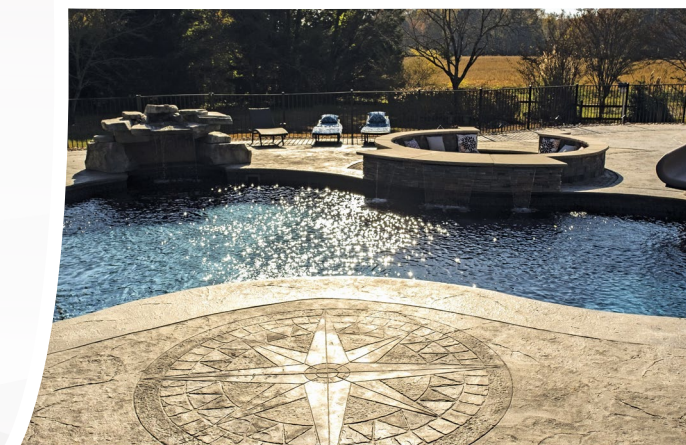

PLATINUM ONYX

PearlEssence®
LOOP-LOC® EXCLUSIVE LUXURY LINER

This PearlEssence® pattern will dress your oasis in sleek and silvery tones; a shimmering, sophisticated look that perfectly matches pool aesthetics to those of fine couture.

Black Base / Available in 28 mil.
Platinum Onyx Textured Step/Bench Available