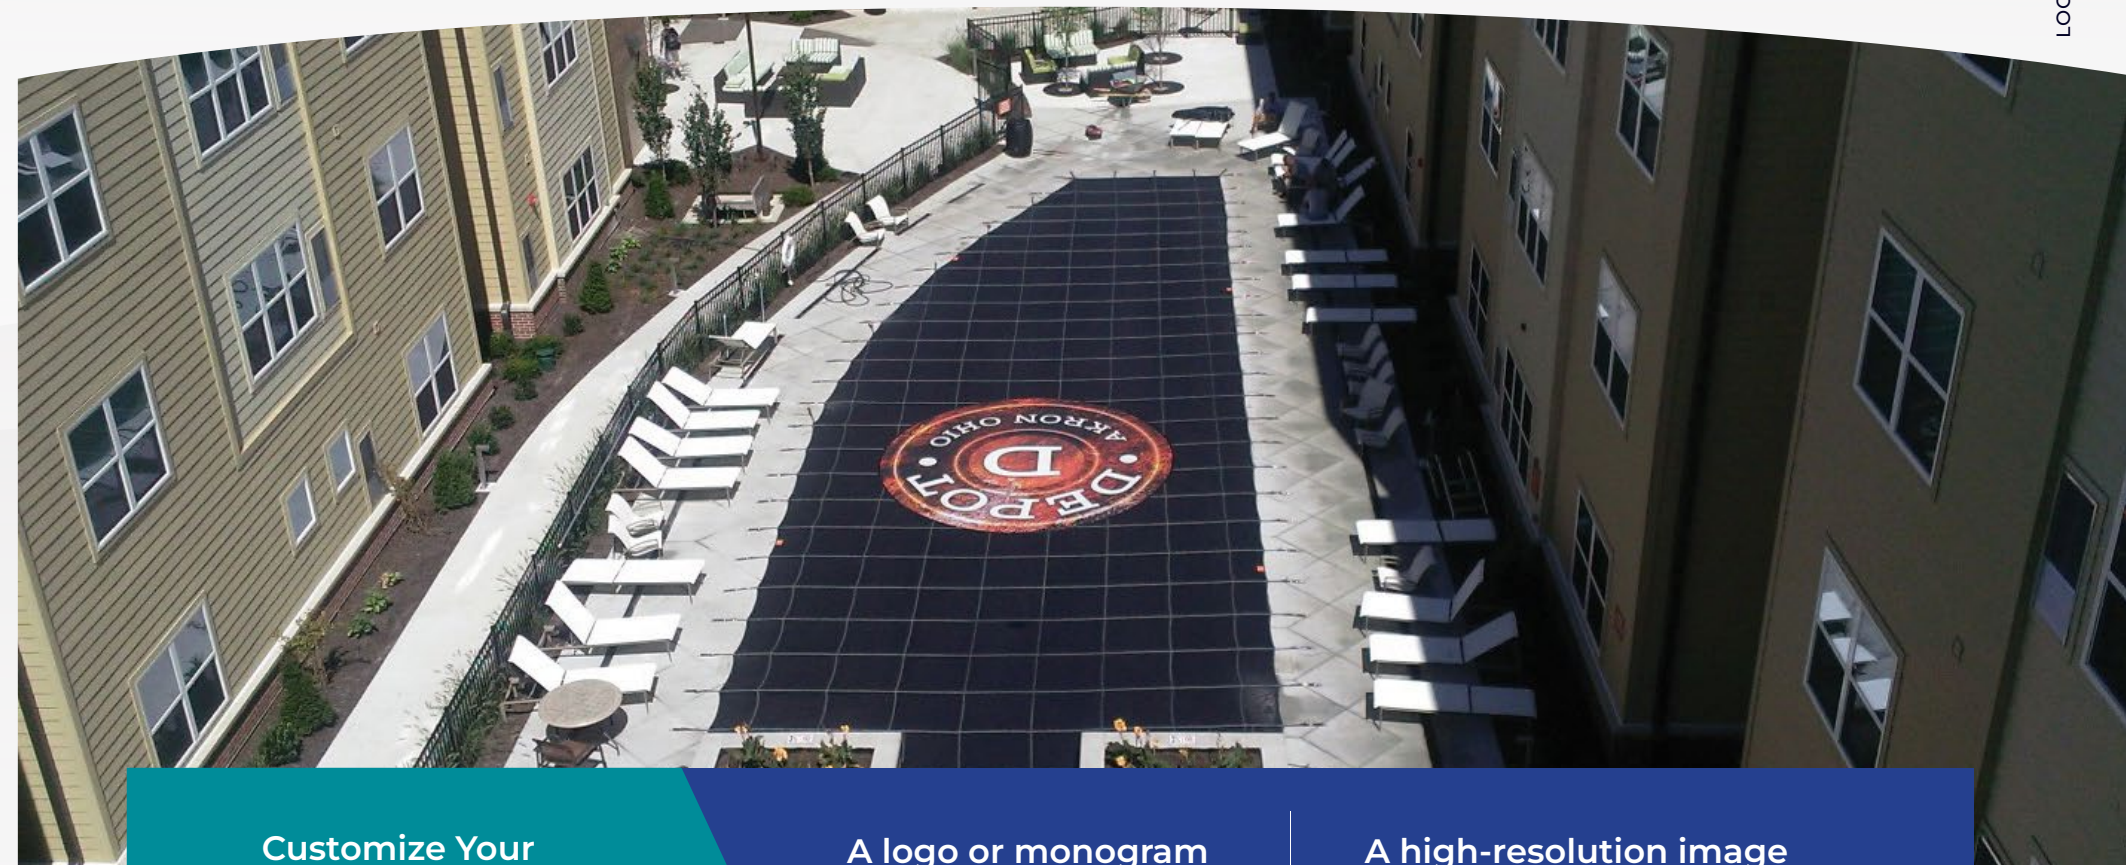

Customize Your
Pool Cover With:

A logo or monogram
(maximum 16'W x 150'L)

A high-resolution image
(at least 300dpi)