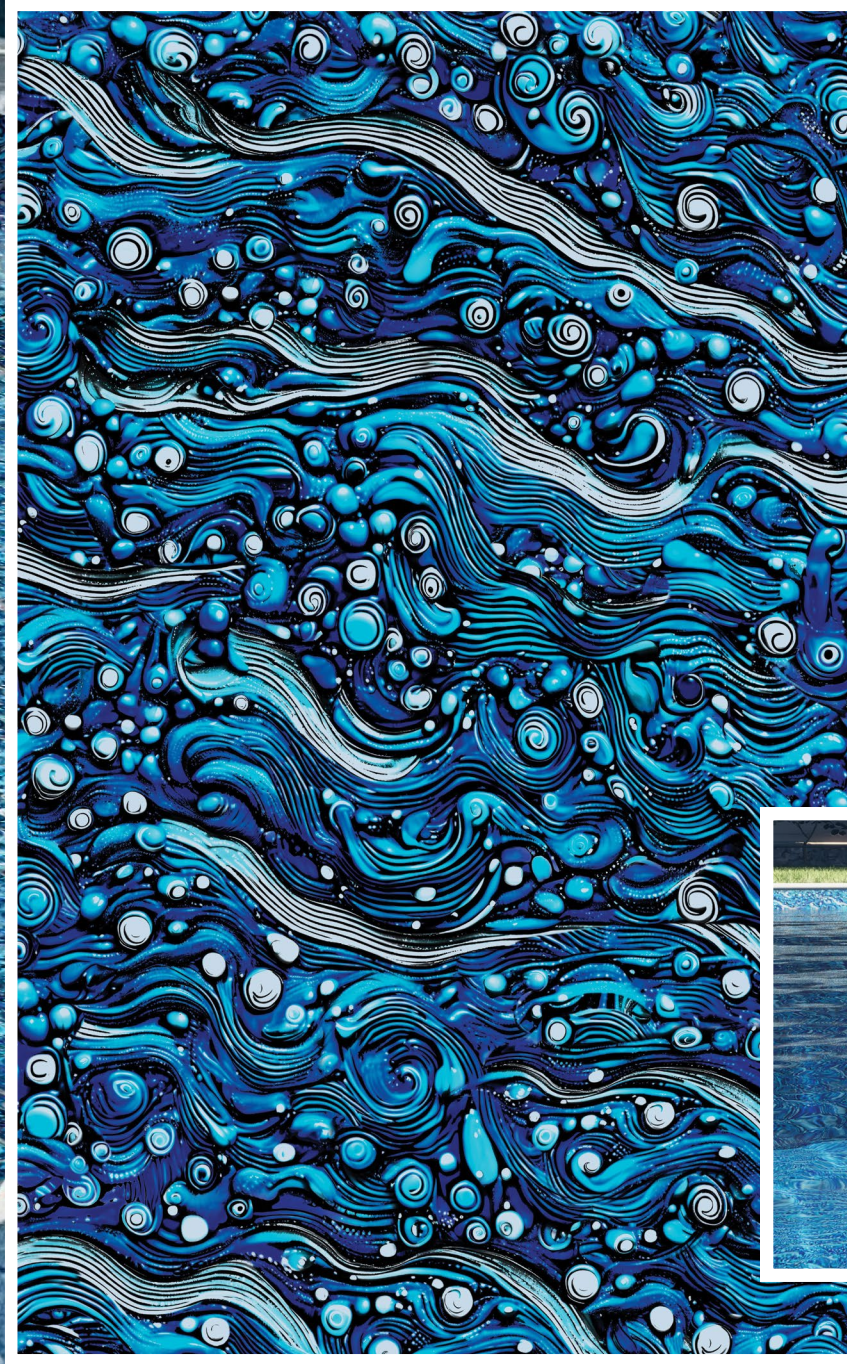

THE
SIREN'S WHISPER
COLLECTION BY LOOP-LOC

TIDALMYST

The Siren's Whisper Collection
LOOP-LOC® EXCLUSIVE LUXURY LINER

Captures the effortless beauty of the open ocean, with deep blue tones accented by soft whitecaps and delicate swirls of bubbles. Its design evokes the bluest warmest waters of summertime, creating a sense of movement and tranquility with every glance. Unique and one-of-a-kind, this liner transforms any pool into a breathtaking seascape.

Pale Blue Base / Available in 20 & 28 mil.
TidalMyst Textured Step/Bench Available