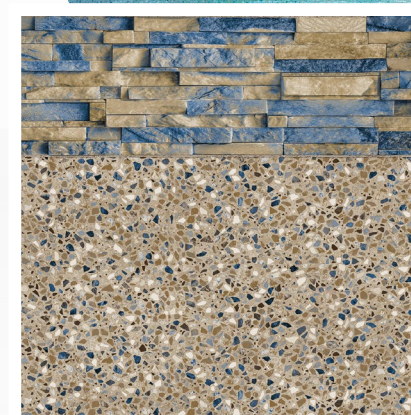

SANDSTONE

with Tremezzo

LOOP-LOC® CUSTOM PATTERN

Glass stone mosaics embedded in crisp earthen sand allow vibrant sparks of sapphire blues to catch the light beautifully. This pattern makes every swim feel like a relaxing walk on the beach. Framed with a harmonious fusion of sandstone and powder blue marble, this pattern offers an elegant and elevated touch.

Tan Base / Available in 20 & 28 mil.
Tremezzo Textured Step/Bench Available
*For All Over Wall Print, see Tremezzo

TREMEZZO

LOOP-LOC® CUSTOM PATTERN

Nothing says luxury like a calm stroll along the beach, with gentle waves cascading over the sand and sea pebbles, creating a sparkling array of earth tones. Let the gem stone blues, golds, and sandy undertones of this all-over pattern transport to the shoreline of your favorite beach with every refreshing dip.

Tan Base / Available in 20 & 28 mil.
Tremezzo Textured Step/Bench Available