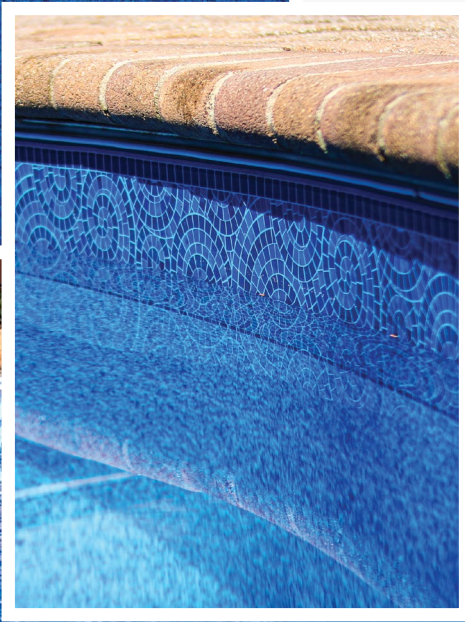

MAHALO

with Granite Blue Bottom

AQUA SHIFT INKS

LOOP-LOC® EXCLUSIVE LUXURY LINER

Embracing the Hawaiian expression of gratitude and thanks, our Mahalo design transforms from dramatic violet-blues to shimmering teals with the changing light and our exclusive lightfast Aqua-Shift technology.

- HDE Blue Base / Available in 28 mil.
- Granite Blue Textured Step/Bench Available