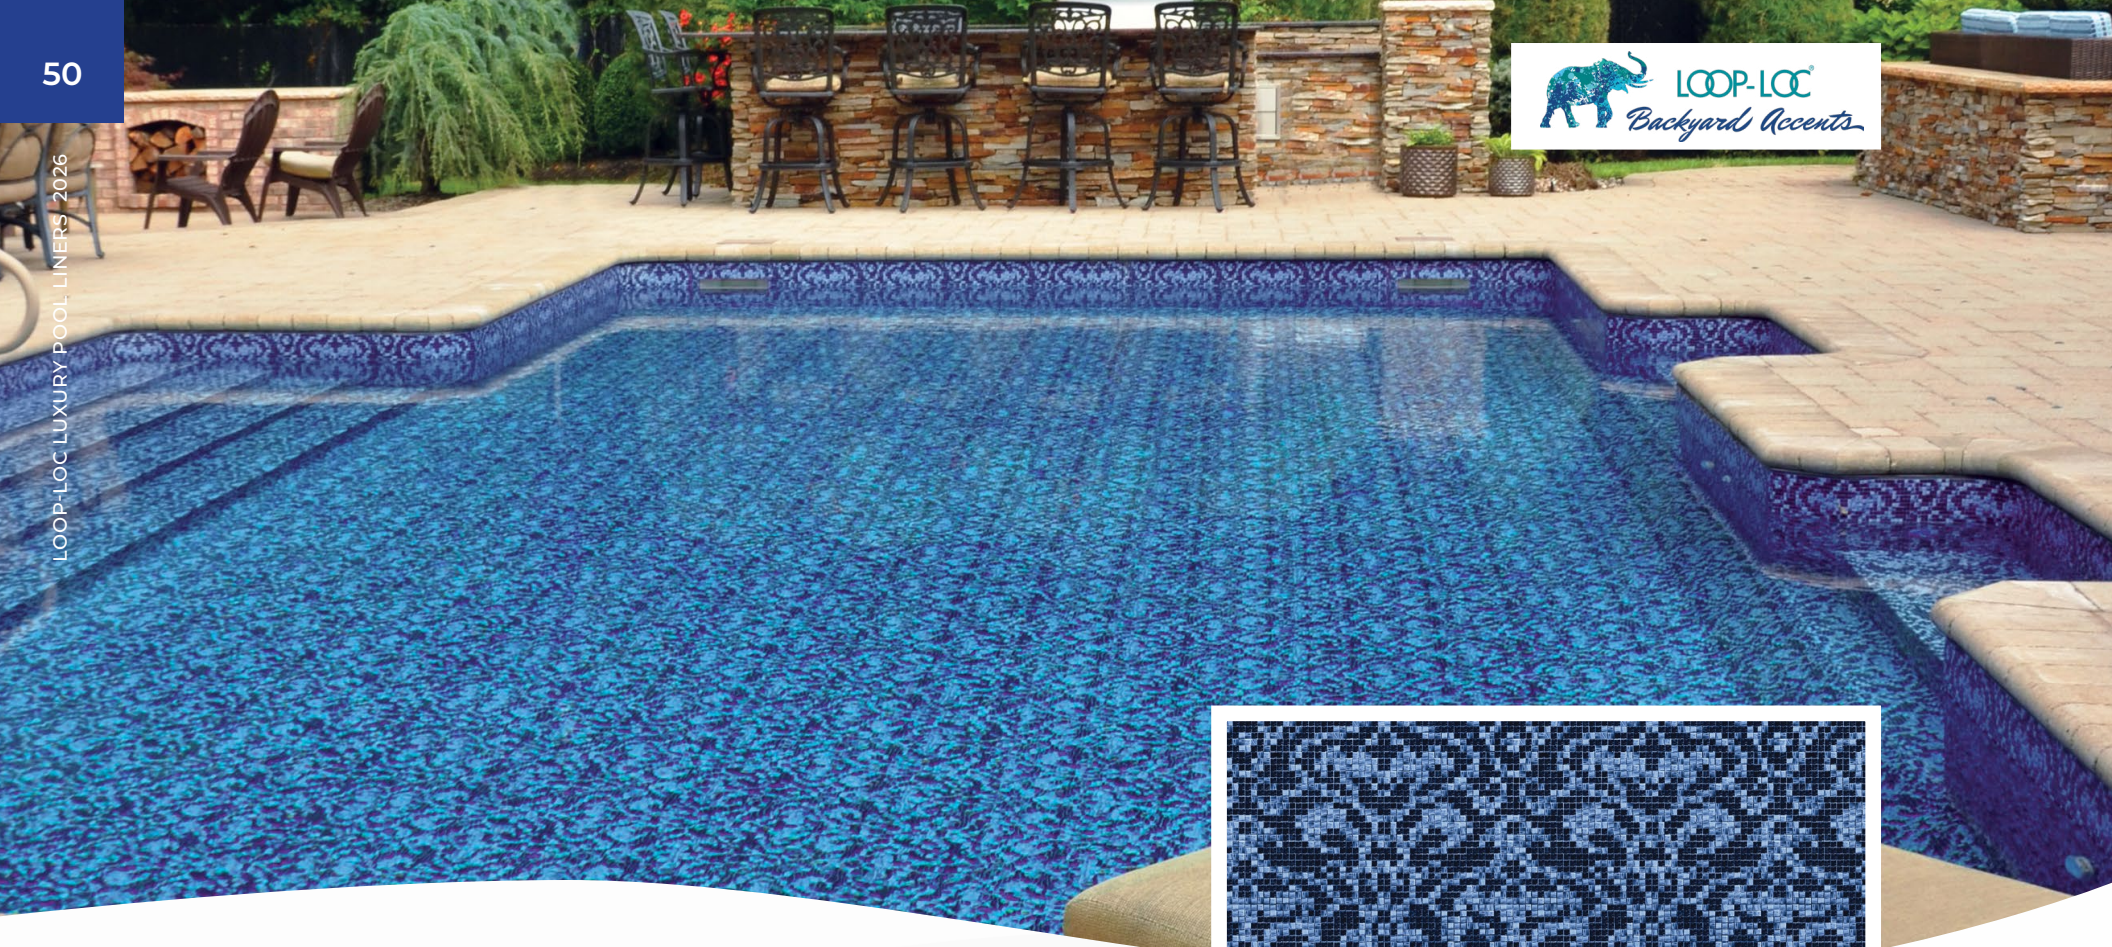

# BELLA VISTA

Designed by D&L

**BOUTIQUE COLLECTION**  
LOOP-LOC® EXCLUSIVE LUXURY LINER

Bella Vista, the original entry in our Boutique Collection, features a gorgeous, yet subtle repeating mosaic pattern.