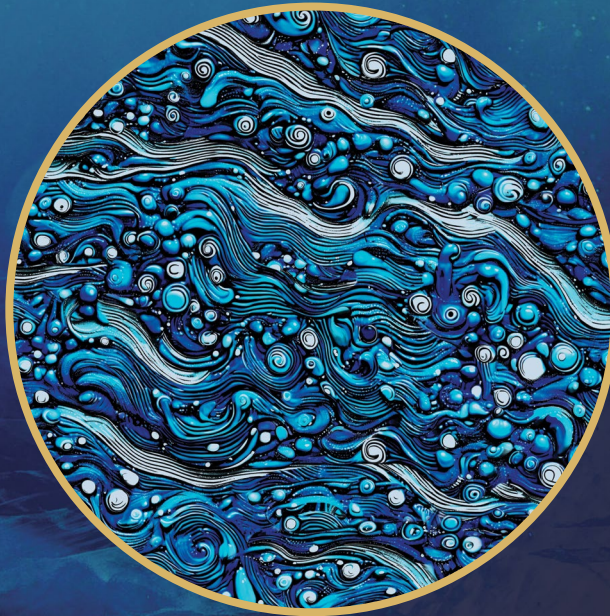

# THE SIREN'S WHISPER

COLLECTION BY LOOP-LOC

SEA MELODY

TIDALMYST

PEARL ECLIPSE

Soft, poetic, and timeless — The Siren's Whisper Collection evokes the soothing rhythm of waves and secrets of the sea. Each liner in this limited series has been artfully designed to create a tranquil, dreamlike swimming experience. These liners will transform your pool into an underwater paradise like a living canvas of movement, color and wonder.