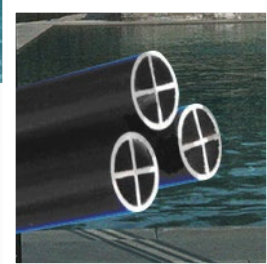

An additional layer of protection: built for strength, built to last.

When it comes to keeping kids safe, there is no substitute for adult supervision, but no parent can be everywhere, every minute. BABY-LOC® is a convenient, cost-effective additional layer of protection to prevent access to pools by children.

Plus, it's built strong, built to last, and can be put up or taken down in mere minutes.

Welcome luxury to the outdoors.

The staycation industry has exploded in recent years as people explore ways to spend more quality time with those they love and less time navigating airports and overhead compartments.

LOOP-LOC's elegant Backyard Accents products were conceived to bring an extraordinary resort feel right to your backyard. Our team of designers crafted these unique products to match some of our stunningly beautiful liner designs to echo an "Exclusive Poolside Luxury" vibe.

For more information visit backyardaccents.com