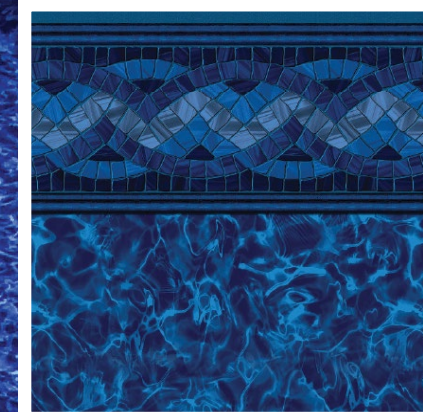

# SERENITY

with Meribella Seas

CHERISHED LOOP-LOC® FAVORITES

Find peace and serenity where reflections of spiraling azure and deep indigo replenish the senses and encourage relaxation.

Indigo Blue Base / Available in 28 mil.  
Meribella Seas Textured Step/Bench Available  
Meribella Seas All Over Wall Print Available

# ETERNITY

with Meribella Seas

CHERISHED LOOP-LOC® FAVORITES

Float away in a dreamy ocean of deep cobalt and swirling cerulean blues where eternity meets timelessness.

Indigo Blue Base / Available in 20 & 28 mil.  
Meribella Seas Textured Step/Bench Available  
Meribella Seas All Over Wall Print Available