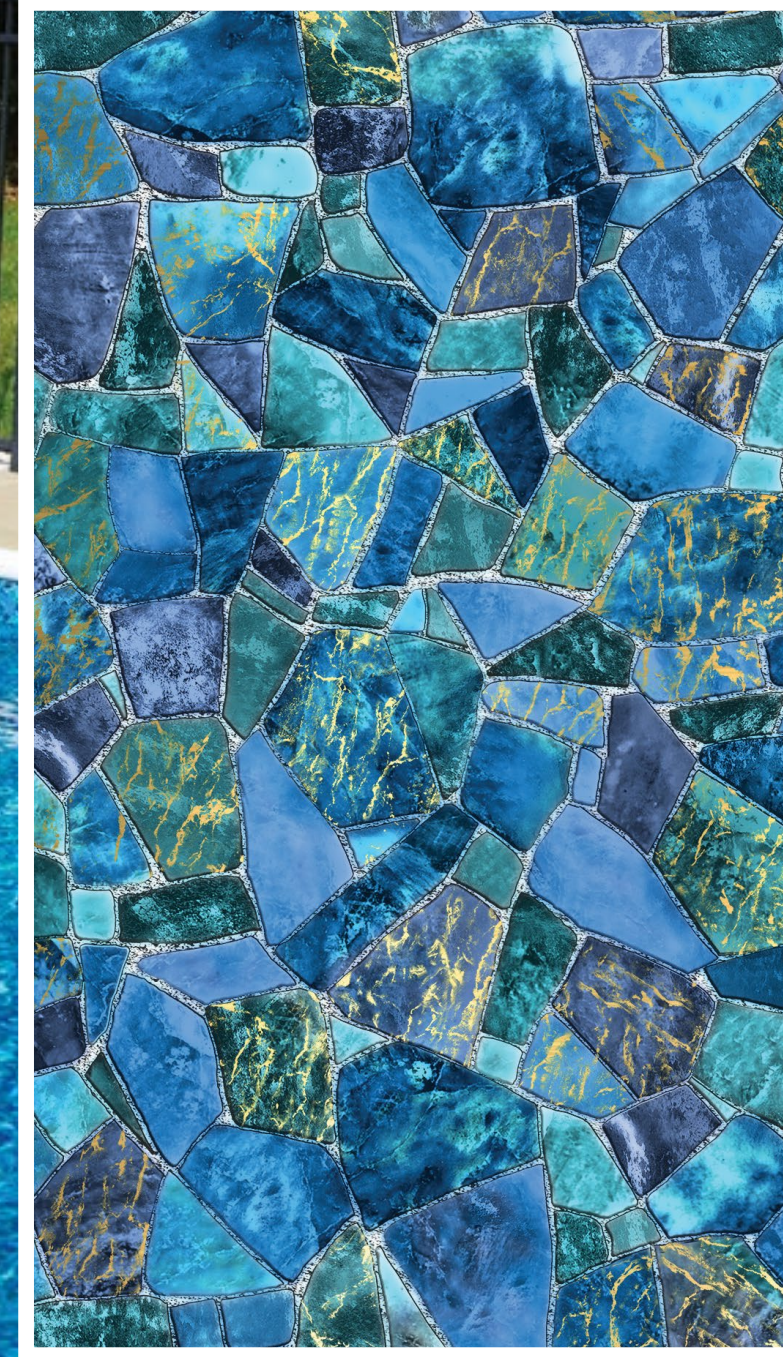

GOLDEN SEAGLASS

PearlEssence®
CHERISHED LOOP-LOC® FAVORITES

This work of art blends together the warm hues of the earth and the mesmerizing sparkle of sea glass, creating a pool that's not just a luxurious oasis but pure indulgence.

Pale Blue Base / Available in 28 mil.
Golden SeaGlass Textured Step/Bench Available