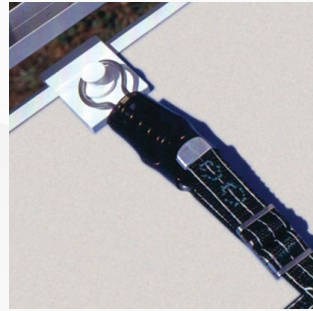

On-Ground Pool Covers

Superior safety, strength, and protection.

Owners of on-ground pools surrounded by at least 2 feet of deck can enjoy the same safety, strength and protection that owners of in-ground pools have enjoyed for years with a LOOP-LOC® On-Ground Safety Cover.

- → Goes on and off in a snap!
- → Unique patented bracket fits a wide variety of decks
- → Built super strong to protect children and pets