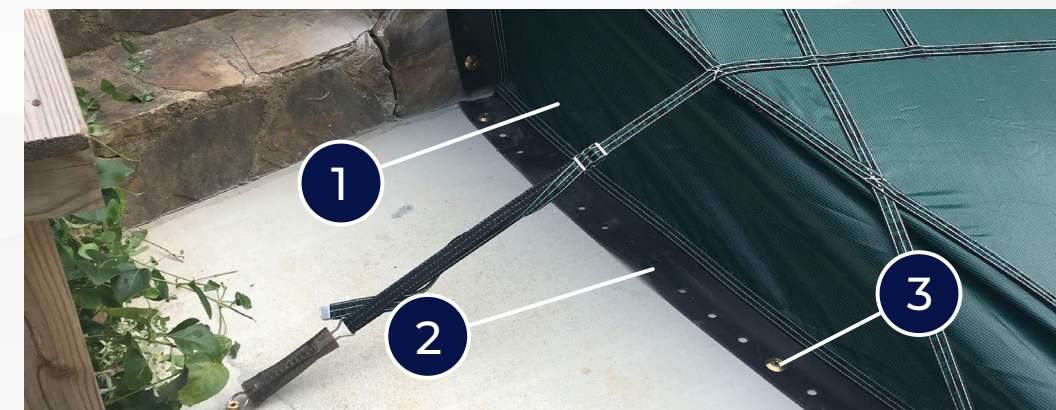

1. Triangular flap of mesh materials sewn to underside of cover.
2. Extrusion with multiple anchoring locations sewn to flap where it meets deck and raised obstruction.
3. Standard LOOP-LOC hardware installed at approximately 3' intervals, secures flap to deck and obstruction.