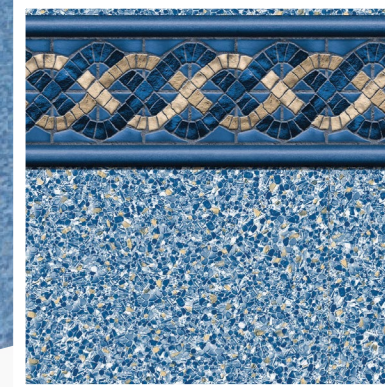

# BIMINI ISLE

with Marine Sparkle Bottom

LOOP-LOC® EXCLUSIVE LUXURY LINER

This LOOP-LOC® exclusive combines exotic Bahamian elements with elegant style for a sparkling addition to any pool design.

White Base / Available in 20 & 28 mil.  
Marine Sparkle Textured Step/Bench Available  
Marine Sparkle All Over Print Available