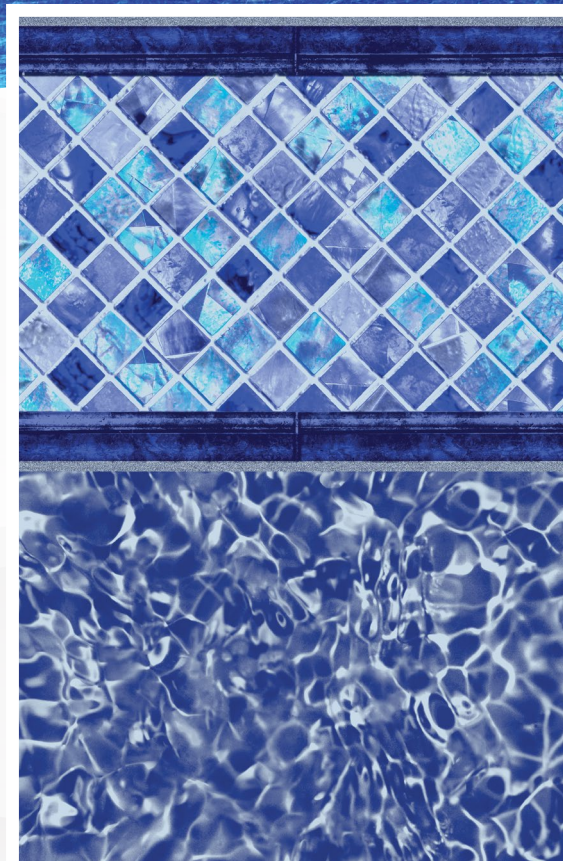

TRANQUILITY

with Tropical Isle

CHERISHED LOOP-LOC® FAVORITES

Escape to the tranquil embrace of your own private paradise as the vibrant tropical motifs surround you. Let every swim become a journey to the heart of relaxation, and let your pool transport you to a tropical haven where dreams come true.

Pale Blue Base / Available in 20 & 28 mil.
Tropical Isle Textured Step/Bench Available
Tropical Isle All Over Wall Print Available

SAG HARBOR

with Blue Beach Pebble Bottom

CHERISHED LOOP-LOC® FAVORITES

The style is simple and serene... just like the Long Island destination for which it's named.

Dark Blue Base / Available in 20 & 28 mil.
Blue Beach Pebble Textured Step/Bench Available
Blue Beach Pebble All Over Wall Print Available