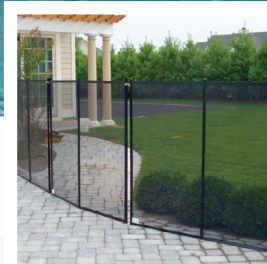

An additional layer of protection: built for strength, built to last.

When it comes to keeping kids safe, there is no substitute for adult supervision, but no parent can be everywhere, every minute. BABY-LOC® is a convenient, cost-effective additional layer of protection to prevent access to pools by children.

Plus, it's built strong, built to last, and can be put up or taken down in mere minutes.

Welcome luxury to the outdoors.

The staycation industry has exploded in recent years as people explore ways to spend more quality time with those they love and less time navigating airports and overhead compartments.

LOOP-LOC's elegant Backyard Accents products were conceived to bring an extraordinary resort feel right to your backyard. Our team of designers crafted these unique products to match some of our stunningly beautiful liner designs to echo an "Exclusive Poolside Luxury" vibe.

For more information visit backyardaccents.com