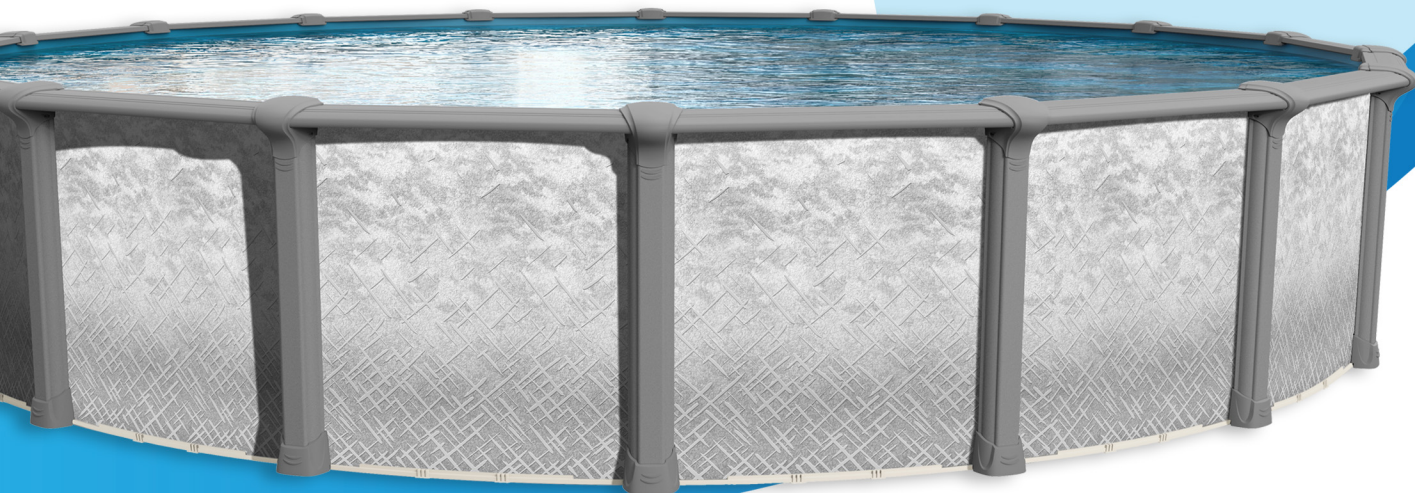

# Holly Hill Pool & Patio

*Take a vacation in  
your own backyard!*

SHARKLINE

**MALDIVES**

SUMMIT GREY • HYBRID POOL FRAME

## available sizes

12 | 15 | 18

12x17 | 12x20

## specifications

Height	54"
Top ledge	8" Resin - Manhattan
Upright	Steel - Manhattan
Bottom rail	Resin - Pearl
Stabilizer	Steel
Bottom plate	Resin
Top plate	Steel
Ledge cover	2 piece - Manhattan
Foot cover	Integrated - Manhattan
Oval system	Braceless - YM
Wall	Steel

## liner options

Boulder Swirl

Mystri Gold