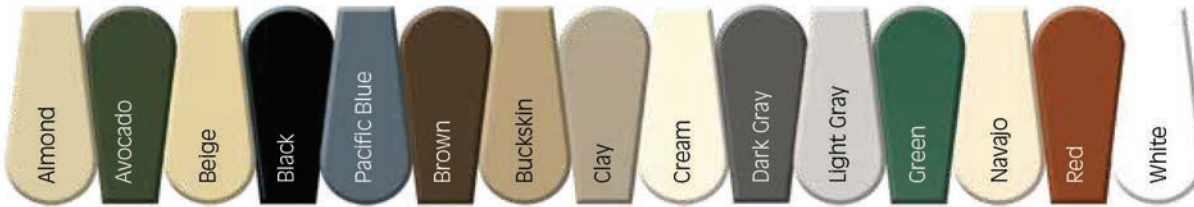

Transom Windows (above doors)

Exterior Siding Options

Painted Dura-Temp Siding

Stained Dura-Temp Siding

Painted LP Lap Siding

Stained LP Lap Siding

Vinyl Dutch Lap Siding

Vinyl Clapboard Siding

Vinyl Board & Batten Siding

Vinyl Shake Siding

Vinyl Beaded Siding

Hardie Plank Siding

Pine Board & Batten Siding

STONE VENEER
Left-CUT COBBLE
Right-DRYSTACK

Live Abundantly

Use your outdoor space to its fullest potential

Painted Siding & Trim Colors

Vinyl Siding Colors

Shingle Colors

Cupolas

Morton Cupola

Shed Series Cupola

Additional cupola models available

Weathervanes