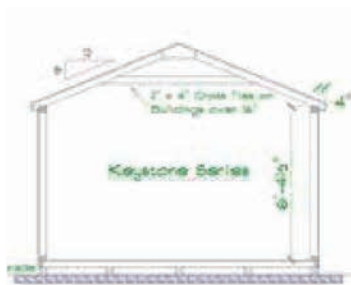

KEYSTONE SERIES

5/12
PITCH

76.5"
WALLS