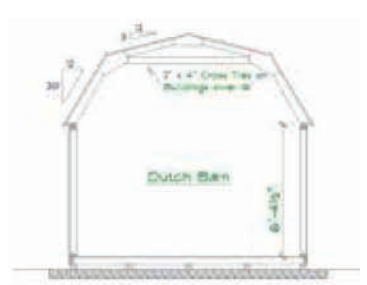

KEYSTONE QUAKER

6/12
PITCH

76.5"
BACK

86.5"
FRONT

KEYSTONE DUTCH BARN

93"
WALLS

Keystone Series

OPTIONS SHOWN: Blue Vinyl Siding, White Trim, Classic Door with Transom window, Dual Gray Shingles